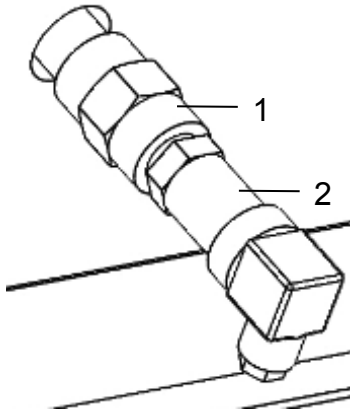

H2 Outlet Assembly (2018 & 2019 models only)

<u>Ref</u>	<u>Description</u>	<u>Part #</u>	<u>Qty</u>
1	1/2"x3/4" Fitting	003-DS1234	1
2	Dew Sim. Ball Valve	002-2221	1
3	3/4"x3/4" Elbow Swivel	003-DSSE3434S	1
4	3/4" Female Street Elbow Swivel	003-DSSE3434FS	1
5	3/4"x3/4" Nipple	003-M3434	1
6	3/4" Y Strainer	002-4320	1
NP	200 Mesh Screen	002-4320E	1
7	1/2"x3/8 Nipple	003-DSM1238	1
NP	3/4" Heater Hose	002-9719	

H2 Teeport Sensor

<u>Ref</u>	<u>Description</u>	<u>Part #</u>	<u>Qty</u>
1	3/4"x1/2" Nipple	003-DSM3412F	1
2	Temp Probe	006-4732	1