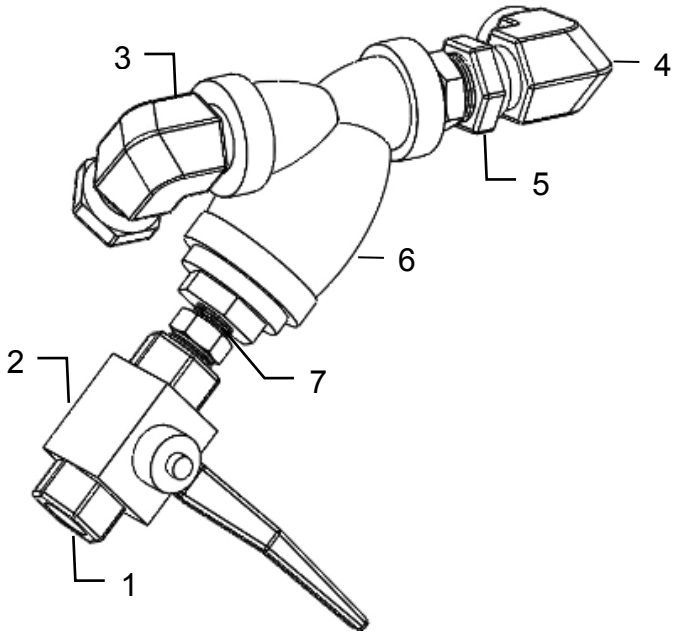

H2 Outlet Assembly (2018 & 2019 models only)

<u>Ref</u>	<u>Description</u>	<u>Part #</u>	<u>Qty</u>
1	1/2"x3/4" Fitting	003-DS1234	1
2	Dew Sim. Ball Valve	002-2221	1
3	3/4"x3/4" Elbow Swivel	003-DSSE3434S	1
4	3/4" Female Street Elbow Swivel	003-DSSE3434FS	1
5	3/4"x3/4" Nipple	003-M3434	1
6	3/4" Y Strainer	002-4320	1
NP	200 Mesh Screen	002-4320E	1
7	1/2"x3/8 Nipple	003-DSM1238	1
NP	3/4" Heater Hose	002-9719	

H2 Teeport Sensor

<u>Ref</u>	<u>Description</u>	<u>Part #</u>	<u>Qty</u>
1	3/4"x1/2" Nipple	003-DSM3412F	1
2	Temp Probe	006-4732	1