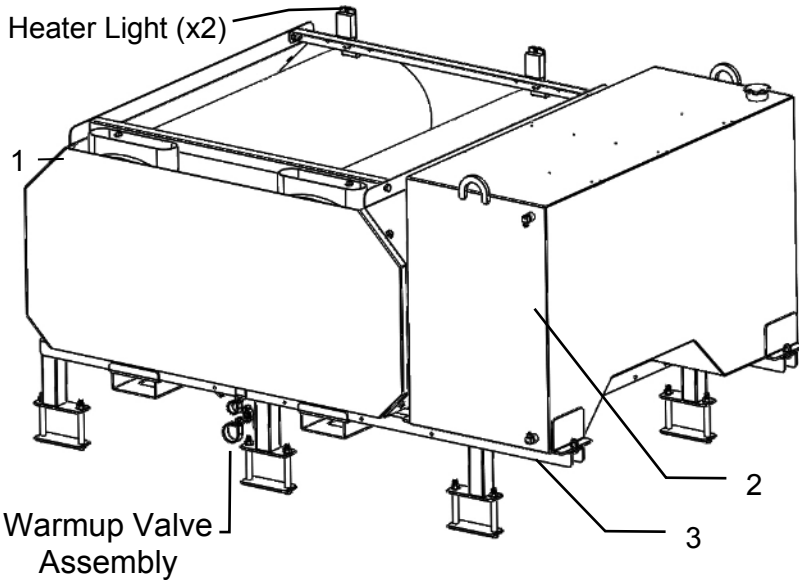

## Heater Skid Assembly – Front View

<u>Ref</u>	<u>Description</u>	<u>Part #</u>	<u>Qty</u>
1	Front Heat Shield	001-7215E	1
2	Sight Gauge Hose	002-9709	1
3	3/8" x 3/8 Fitting	003-EL3838BF	2
4	Heat Shield Top	001-7215F	1

## Heater Skid Assembly – Rear View

<u>Ref</u>	<u>Description</u>	<u>Part #</u>	<u>Qty</u>	<u>Ref</u>	<u>Description</u>	<u>Part #</u>	<u>Qty</u>
1	Diesel Tank	001-7212		NP	Warmup Valve Assembly	Refer to Breakdown	
2	Heat Shield Bracket	001-7215B	2	NP	Fuel Filter Assembly	Refer to Breakdown	
3	Heat Shield Brkt Rear	001-7215C	2	NP	H1 Inlet Assembly	Refer to Breakdown	
4	Heat Shield	001-7215A	2	NP	H1 Outlet Assembly	Refer to Breakdown	
5	Heater Skid	001-7213	1	NP	1/4" (I.D.) Fuel Hose	002-9711	
6	Skip Clamp Plate	001-7214	6	NP	3/8" (I.D.) Fuel Hose	002-9710	
7	1/2"-13 Flange Nut	Hardware	12	NP	1/4" Hose Clamp	003-9001	8
8	1/2"-13 Flange Bolt	Hardware	12	NP	Mini Hose Clamp	003-9002	4
9	1/4"x1/4" Fitting	003-A1414BF	2	NP	Hi Temp Valve Bracket	001-7224C	1
10	1/4"x1/4" Elbow	003-EL1414BF	2	NP	Burner Gasket - Large	007-7209GL	4
NP	Fuel Outlet Assembly	Refer to Breakdown		NP	Fuel Filter Element	006-7209F	2
NP	Fuel Return Assembly	Refer to Breakdown		NP	Heat Shield Top	001-7215F	1
NP	Fuel Filter (Serial# 0009 & Up)	007-7209FFE		NP	Heater Coil	007-7200COILKIT	
NP	Fuel Filter (Serial# Pre-0008)	007-7208FFA		NP	High Pressure Filter	002-4320E	