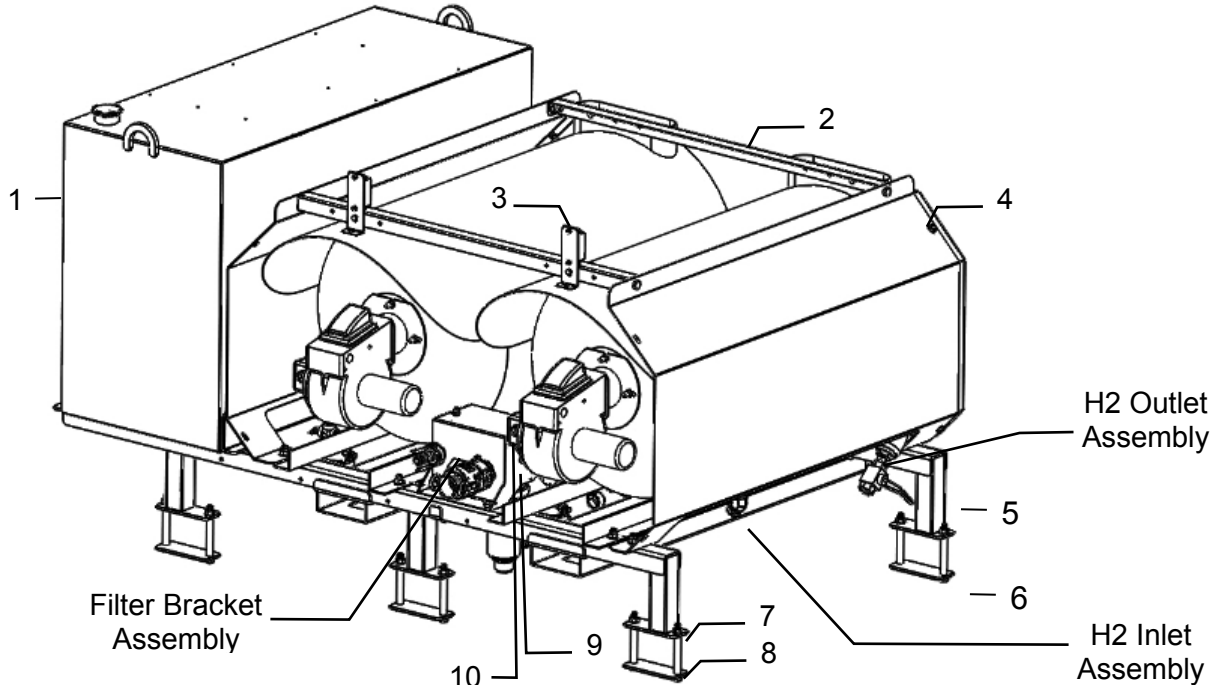

## Heater Skid Assembly – Front View

<u>Ref</u>	<u>Description</u>	<u>Part #</u>	<u>Qty</u>
1	Front Heat Shield	001-7215E	1
2	Sight Gauge Hose	002-9709	1
3	3/8" x 3/8 Fitting	003-EL3838BF	2
4	Heat Shield Top	001-7215F	1

## Heater Skid Assembly – Rear View

<u>Ref</u>	<u>Description</u>	<u>Part #</u>	<u>Qty</u>	<u>Ref</u>	<u>Description</u>	<u>Part #</u>	<u>Qty</u>
1	Diesel Tank	001-7212		NP	Warmup Valve Assembly	Refer to Breakdown	
2	Heat Shield Bracket	001-7215B	2	NP	Fuel Filter Assembly	Refer to Breakdown	
3	Heat Shield Brkt Rear	001-7215C	2	NP	H1 Inlet Assembly	Refer to Breakdown	
4	Heat Shield	001-7215A	2	NP	H1 Outlet Assembly	Refer to Breakdown	
5	Heater Skid	001-7213	1	NP	1/4" (I.D.) Fuel Hose	002-9711	
6	Skip Clamp Plate	001-7214	6	NP	3/8" (I.D.) Fuel Hose	002-9710	
7	1/2"-13 Flange Nut	Hardware	12	NP	1/4" Hose Clamp	003-9001	8
8	1/2"-13 Flange Bolt	Hardware	12	NP	Mini Hose Clamp	003-9002	4
9	1/4"x1/4" Fitting	003-A1414BF	2	NP	Hi Temp Valve Bracket	001-7224C	1
10	1/4"x1/4" Elbow	003-EL1414BF	2	NP	Burner Gasket - Large	007-7209GL	4
NP	Fuel Outlet Assembly	Refer to Breakdown		NP	Fuel Filter Element	006-7209F	2
NP	Fuel Return Assembly	Refer to Breakdown		NP	Heat Shield Top	001-7215F	1
NP	Fuel Filter (Serial# 0009 & Up)	007-7209FFE		NP	Heater Coil	007-7200COILKIT	
NP	Fuel Filter (Serial# Pre-0008)	007-7208FFA		NP	High Pressure Filter	002-4320E	