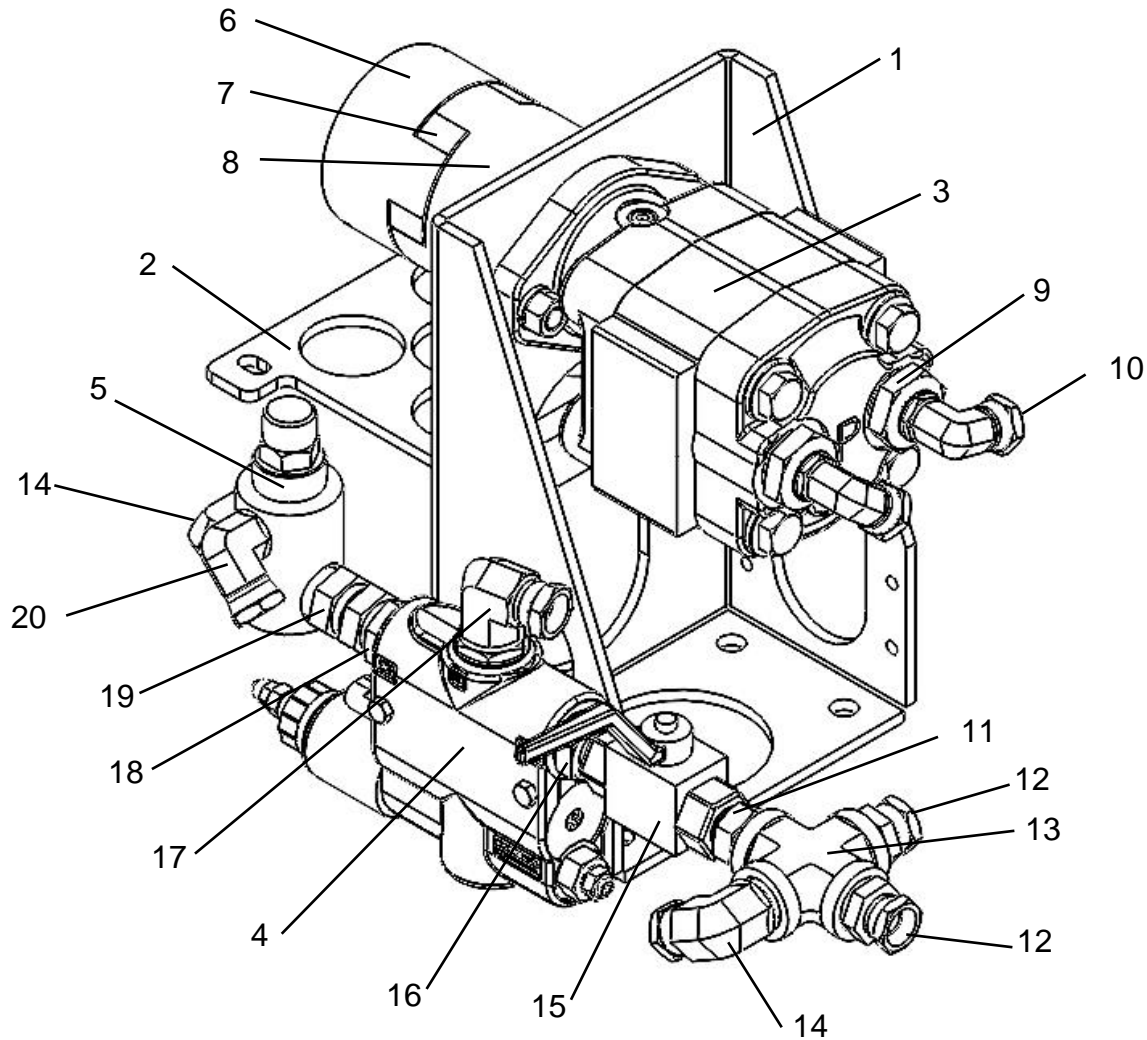

OPTIONAL 030-0720HYD Hydraulic Drive Assembly

Ref	Description	Part #	Qty	Ref	Description	Part #	Qty
1	Hyd. Motor Bracket	001-7220F	1	6	Love-Joy Coupler 30mm	001-7220JC	1
2	Hyd. Motor Support Brkt.	001-7220G	1	7	Love-Joy Spider	001-7220JA	1
3	Hydraulic Motor	007-7155	1	8	Love-Joy Coupler 1"	001-7220JB	1
4	Electric Hyd. Valve	007-7154	1	9	1" ORBM x 1/2" ORBF	003-DSM1ORB12ORB	2
5	Hyd. Relief Valve	007-7152	1	10	1/2" ORBM x 1/2" FPTF Swivel	003-DSEL12ORB12FS	2
NP	1/2" Hyd. Hose, 12.5"	002-9716-12	1	11	Nipple 3/4 NPTM x 1/2 NPTM	003-DSM3412	1
NP	1/2" Hyd. Hose, 20"	002-9714-20	1	12	3/4 NPTM x 1/2 NPTF Swivel	003-DSM3412S	2
NP	1/2" Hyd Hose, 26"	002-9714-24	1	13	3/4" NPTF Cross	003-DSC34F	1
NP	1/2" Hyd. Hose, 68"	002-9714-68	1	14	3/4 NPTM x 1/2 NPTF Swivel	003-DSEL3412FS	
NP	1/2" Hyd. Hose, 80"	002-9714-80	1	15	1/2" Ball Valve	002-2221	1
NP	Check Valve	007-7153	1	16	3/4 ORBM x 1/2 NPTM	003-DSM34ORB12M	1
NP	Hydraulic Coupler	003-9715	2	17	Elbow, 3/4 ORBM x 1/2 NPTFS	003-DSEL34ORB12FS	1
				18	3/4 ORBM x 3/4 NPTM	003-DSM34ORB34M	1
				19	3/4 NPTM x 3/4 NPTFS	003-DSM3434S	1
				20	Elbow, 1/2 NPTM x 1/2 NPTFS	003-DSEL1212FS	1
				21	Elec. Hyd. Valve Control	006-7725	1

21