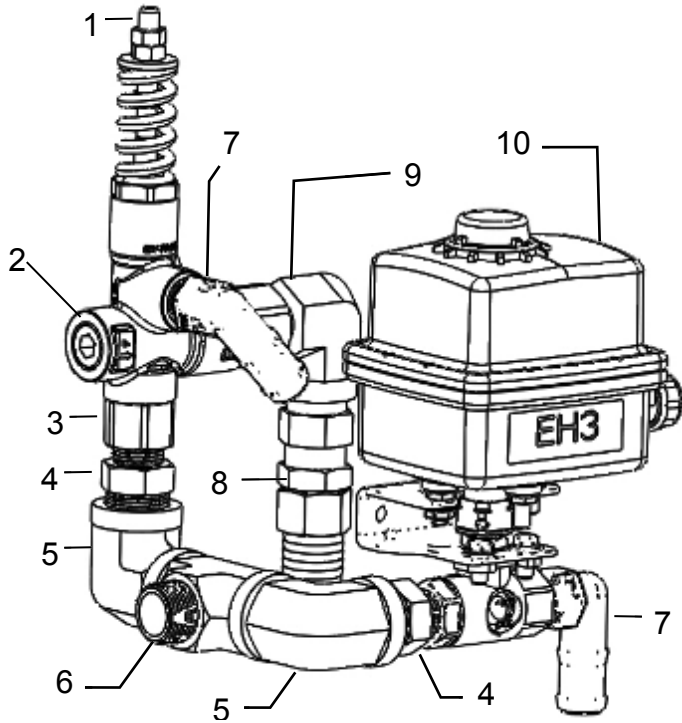

# Pump Rear Assembly

2018-2019

2020+

<u>Ref</u>	<u>Description</u>	<u>Part #</u>	<u>Qty</u>
1	Unloader Knob	002-7135L	1
2	1/2" Regulator Plug	003-DSP12	1
3	Unloader Valve	002-7133	1
4	3/4"x1/2" Nipple	003-DSM3412	1
5	3/4"x3/4" Elbow	003-DSSE34	1
6	3/4" Tee	003-DSBT34	1
7	1/2"x3/4" Elbow HB	003-EL1234HP	1
8	Pop-Off Valve	002-7132	1
9	1/2"x3/4" Elbow	003-DSSE1234	1
10	1/2" SS 2Way Valve	002-2203DV	1