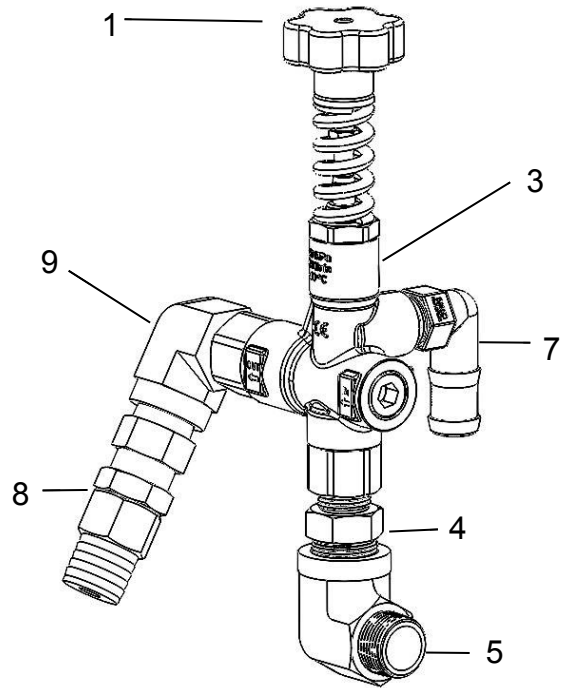

# Pump Rear Assembly

2018-2019

2020+

<u>Ref</u>	<u>Description</u>	<u>Part #</u>	<u>Qty</u>
1	Unloader Knob	002-7135L	1
2	1/2" Regulator Plug	003-DSP12	1
3	Unloader Valve	002-7133	1
4	3/4"x1/2" Nipple	003-DSM3412	1
5	3/4"x3/4" Elbow	003-DSSE34	1
6	3/4" Tee	003-DSBT34	1
7	1/2"x3/4" Elbow HB	003-EL1234HP	1
8	Pop-Off Valve	002-7132	1
9	1/2"x3/4" Elbow	003-DSSE1234	1
10	1/2" SS 2Way Valve	002-2203DV	1