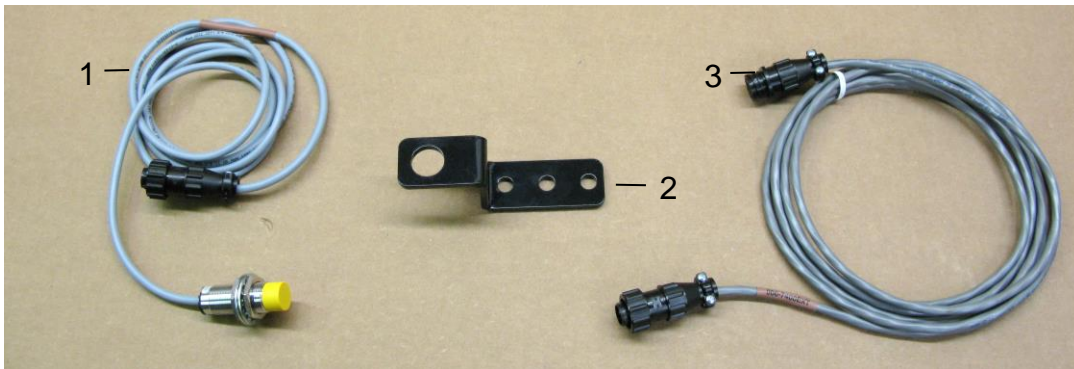

Parts Breakdowns

Star Wheel assembly 030-4642UX

<u>Ref</u>	<u>Description</u>	<u>Part#</u>	<u>Qty</u>
1	Star Wheel	006-4642US	1
	Star Wheel w insert (includes 1, 8, & hardware)	030-4642US	
2	Dust Seal (per side)	006-4642DSL	2
3	Wiring Grommet	008-0821A	1
4	Block	006-4642UB	1
5	Thrust Washer	006-4642TA	2
6	Thrust Bearing	006-4642TB	1
7	3/4" Short Nut	006-4642U	1
8	Swivel Insert	006-4642B	1
9	Rotary Swivel	006-4642A	1
10	Gasket	006-4642UG	1
11	Block Cover	006-4642UC	1
	Hardware kit (items 2, 5, 6, 7)	006-4642UK	
	Star wheel assembly	030-4642UX	2
	Twine Guard-Right	001-4644	
	Twine Guard-Left	001-4644	

Control Box & Harnesses

<u>Ref</u>	<u>Description</u>	<u>Part #</u>	<u>Qty</u>
1	Baler Pwr/Comm Harness	006-2470LS	1
2	201 Series Control Box	006-2473SB	1
3	Tractor Power Harness	006-2470P	1

Optional 8' power/comm harness extension 006-2470BL2

Fixed Chamber End of Bale Sensor Kit

<u>Ref</u>	<u>Description</u>	<u>Part #</u>	<u>Qty</u>	<u>Ref</u>	<u>Description</u>	<u>Part #</u>	<u>Qty</u>
1	End of Bale Sensor	006-7400	1	3	EOB Extension Complete Kit	006-7400EXT 200FCA	1
2	End of Bale Bracket	001-4648RB	1				