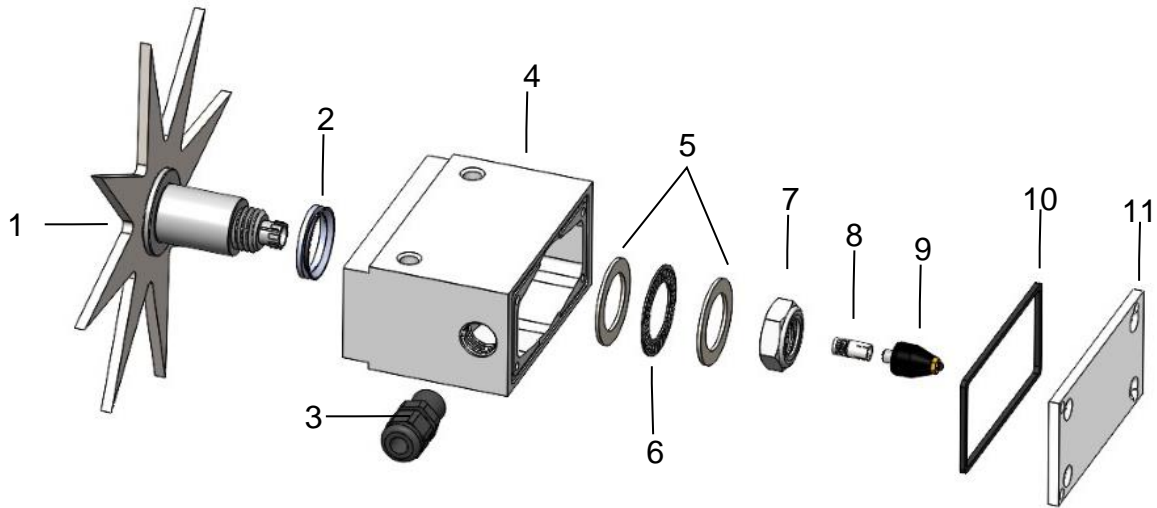

Parts Breakdowns

Star Wheel assembly 030-4642UX

<u>Ref</u>	<u>Description</u>	<u>Part#</u>	<u>Qty</u>
1	Star Wheel	006-4642US	1
	Star Wheel w insert (includes 1, 8, & hardware)	030-4642US	
2	Dust Seal (per side)	006-4642DSL	2
3	Wiring Grommet	008-0821A	1
4	Block	006-4642UB	1
5	Thrust Washer	006-4642TA	2
6	Thrust Bearing	006-4642TB	1
7	3/4" Short Nut	006-4642U	1
8	Swivel Insert	006-4642B	1
9	Rotary Swivel	006-4642A	1
10	Gasket	006-4642UG	1
11	Block Cover	006-4642UC	1
	Hardware kit (items 2, 5, 6, 7)	006-4642UK	
	Star wheel assembly	030-4642UX	2
	Twine Guard-Right	001-4644	
	Twine Guard-Left	001-4644	

Control Box & Harnesses

<u>Ref</u>	<u>Description</u>	<u>Part #</u>	<u>Qty</u>
1	Baler Pwr/Comm Harness	006-2470LS	1
2	201 Series Control Box	006-2473SB	1
3	Tractor Power Harness	006-2470P	1

Optional 8' power/comm harness extension 006-2470BL2

Fixed Chamber End of Bale Sensor Kit

<u>Ref</u>	<u>Description</u>	<u>Part #</u>	<u>Qty</u>	<u>Ref</u>	<u>Description</u>	<u>Part #</u>	<u>Qty</u>
1	End of Bale Sensor	006-7400	1	3	EOB Extension Complete Kit	006-7400EXT 200FCA	1
2	End of Bale Bracket	001-4648RB	1				