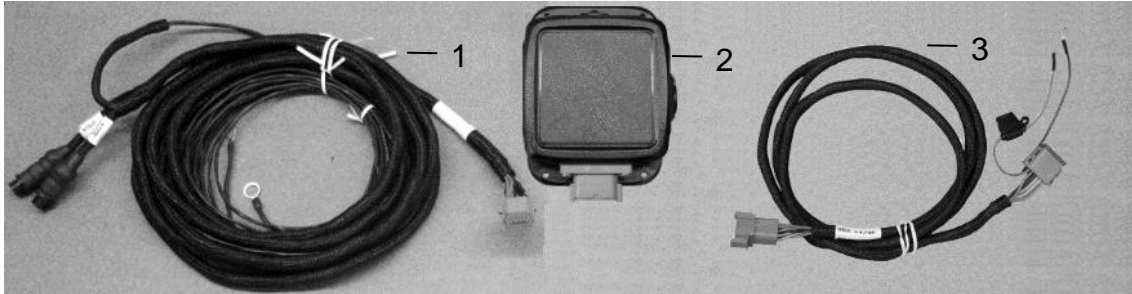

Parts Breakdowns

Star Wheel assembly 030-4642UX

<u>Ref</u>	<u>Description</u>	<u>Part#</u>	<u>Qty</u>
1	Star Wheel	006-4642US	1
	Star Wheel w insert (includes 1, 8, & hardware)	030-4642US	
2	Dust Seal (per side)	006-4642DSL	2
3	Wiring Grommet	008-0821A	1
4	Block	006-4642UB	1
5	Thrust Washer	006-4642TA	2
6	Thrust Bearing	006-4642TB	1
7	3/4" Short Nut	006-4642U	1
8	Swivel Insert	006-4642B	1
9	Rotary Swivel	006-4642A	1
10	Gasket	006-4642UG	1
11	Block Cover	006-4642UC	1
	Hardware kit (items 2, 5, 6, 7)	006-4642UK	
	Star wheel assembly	030-4642UX	2
	Twine Guard-Right	001-4644	
	Twine Guard-Left	001-4644	

Control Box & Harnesses

<u>Ref</u>	<u>Description</u>	<u>Part #</u>	<u>Qty</u>
1	Baler Pwr/Comm Harness	006-2470LS	1
2	201 Series Control Box	006-2473SB	1
3	Tractor Power Harness	006-2470P	1

Optional 8' power/comm harness extension 006-2470BL2

Fixed Chamber End of Bale Sensor Kit

<u>Ref</u>	<u>Description</u>	<u>Part #</u>	<u>Qty</u>	<u>Ref</u>	<u>Description</u>	<u>Part #</u>	<u>Qty</u>
1	End of Bale Sensor	006-7400	1	3	EOB Extension Complete Kit	006-7400EXT 200FCA	1
2	End of Bale Bracket	001-4648RB	1				