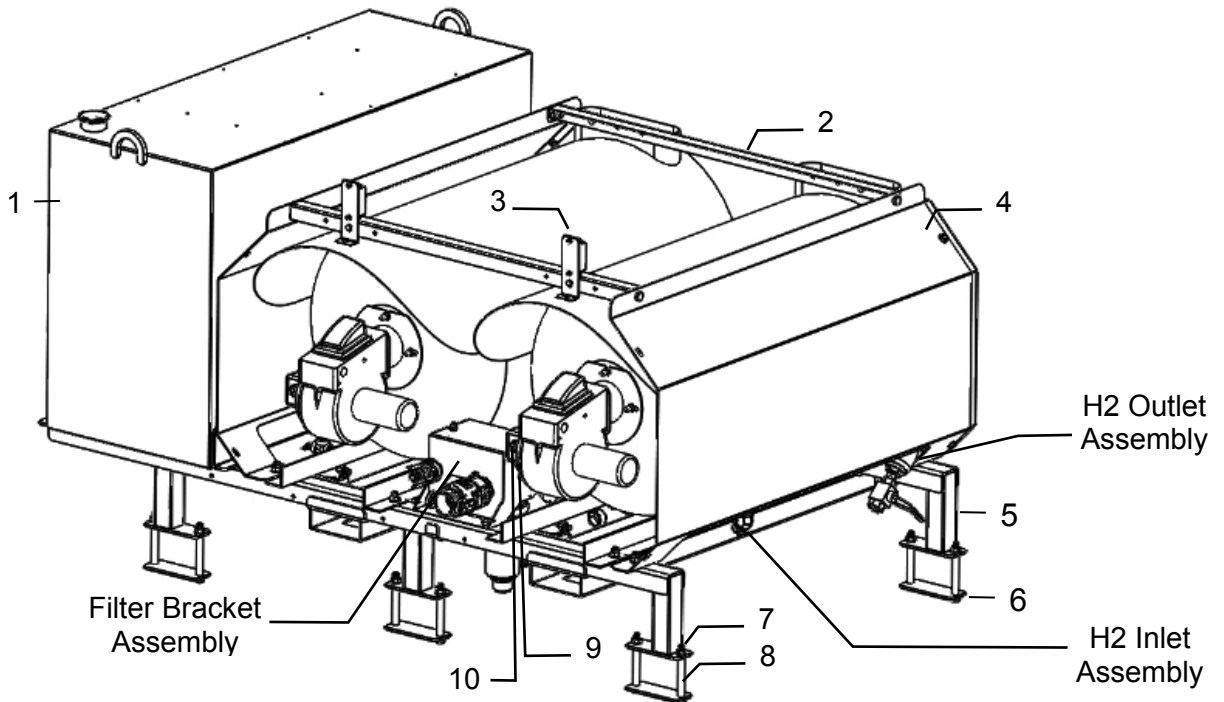

Heater Skid Assembly – Front View

<u>Ref</u>	<u>Description</u>	<u>Part #</u>	<u>Qty</u>
1	Front Heat Shield	001-7215E	1
2	Sight Gauge Hose	002-9709	1
3	3/8"x3/8 Fitting	003-EL3838BF	2

Heater Skid Assembly – Rear View

<u>Ref</u>	<u>Description</u>	<u>Part #</u>	<u>Qty</u>	<u>Ref</u>	<u>Description</u>	<u>Part #</u>	<u>Qty</u>
1	Diesel Tank	001-7212		NP	Warmup Valve Assembly	Refer to Breakdown	
2	Heat Shield Bracket	001-7215B	2	NP	Fuel Filter Assembly	Refer to Breakdown	
3	Heat Shield Brkt Rear	001-7215C	2	NP	H1 Inlet Assembly	Refer to Breakdown	
4	Heat Shield	001-7215A	2	NP	H1 Outlet Assembly	Refer to Breakdown	
5	Heater Skid	001-7213	1	NP	1/4" (I.D.) Fuel Hose	002-9711	
6	Skip Clamp Plate	001-7214	6	NP	3/8" (I.D.) Fuel Hose	002-9710	
7	1/2"-13 Flange Nut	Hardware	12	NP	1/4" Hose Clamp	003-9001	8
8	1/2"-13 Flange Bolt	Hardware	12	NP	Mini Hose Clamp	003-9002	4
9	1/4"x1/4" Fitting	003-A1414BF	2	NP	Hi Temp Valve Bracket	001-7224C	1
10	1/4"x1/4" Elbow	003-EL1414BF	2	NP	Burner Gasket - Large	007-7209GL	4
NP	Fuel Outlet Assembly	Refer to Breakdown		NP	Fuel Filter Element	006-7209F	2
NP	Fuel Return Assembly	Refer to Breakdown		NP	Heat Shield Top	001-7215F	1
NP	Fuel Filter (Serial# 0009 & Up)	007-7209FFE		NP	Heater Coil	007-7200COILKIT	
NP	Fuel Filter (Serial# Pre-0008)	007-7208FFA		NP	High Pressure Filter	002-4320E	