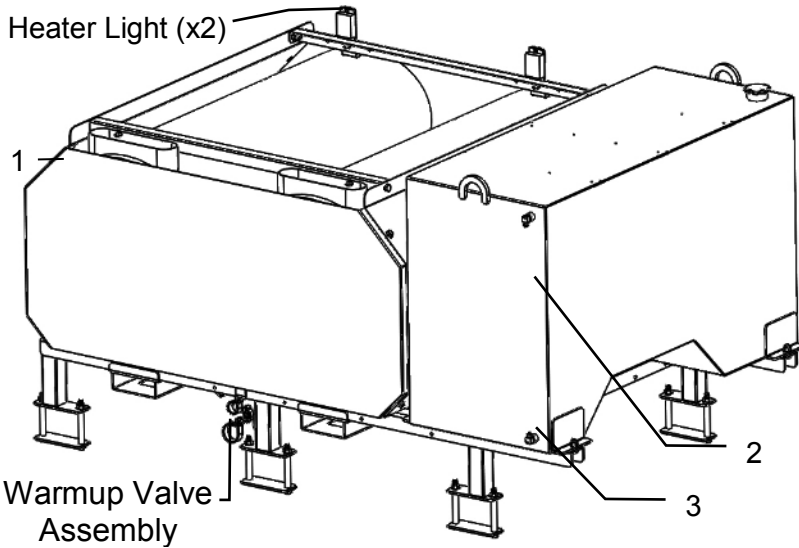

Heater Skid Assembly – Front View

<u>Ref</u>	<u>Description</u>	<u>Part #</u>	<u>Qty</u>
1	Front Heat Shield	001-7215E	1
2	Sight Gauge Hose	002-9709	1
3	3/8"x3/8 Fitting	003-EL3838BF	2

Heater Skid Assembly – Rear View

<u>Ref</u>	<u>Description</u>	<u>Part #</u>	<u>Qty</u>	<u>Ref</u>	<u>Description</u>	<u>Part #</u>	<u>Qty</u>
1	Diesel Tank	001-7212		NP	Warmup Valve Assembly	Refer to Breakdown	
2	Heat Shield Bracket	001-7215B	2	NP	Fuel Filter Assembly	Refer to Breakdown	
3	Heat Shield Brkt Rear	001-7215C	2	NP	H1 Inlet Assembly	Refer to Breakdown	
4	Heat Shield	001-7215A	2	NP	H1 Outlet Assembly	Refer to Breakdown	
5	Heater Skid	001-7213	1	NP	1/4" (I.D.) Fuel Hose	002-9711	
6	Skip Clamp Plate	001-7214	6	NP	3/8" (I.D.) Fuel Hose	002-9710	
7	1/2"-13 Flange Nut	Hardware	12	NP	1/4" Hose Clamp	003-9001	8
8	1/2"-13 Flange Bolt	Hardware	12	NP	Mini Hose Clamp	003-9002	4
9	1/4"x1/4" Fitting	003-A1414BF	2	NP	Hi Temp Valve Bracket	001-7224C	1
10	1/4"x1/4" Elbow	003-EL1414BF	2	NP	Burner Gasket - Large	007-7209GL	4
NP	Fuel Outlet Assembly	Refer to Breakdown		NP	Fuel Filter Element	006-7209F	2
NP	Fuel Return Assembly	Refer to Breakdown		NP	Heat Shield Top	001-7215F	1
NP	Fuel Filter (Serial# 0009 & Up)	007-7209FFE		NP	Heater Coil	007-7200COILKIT	
NP	Fuel Filter (Serial# Pre-0008)	007-7208FFA		NP	High Pressure Filter	002-4320E	