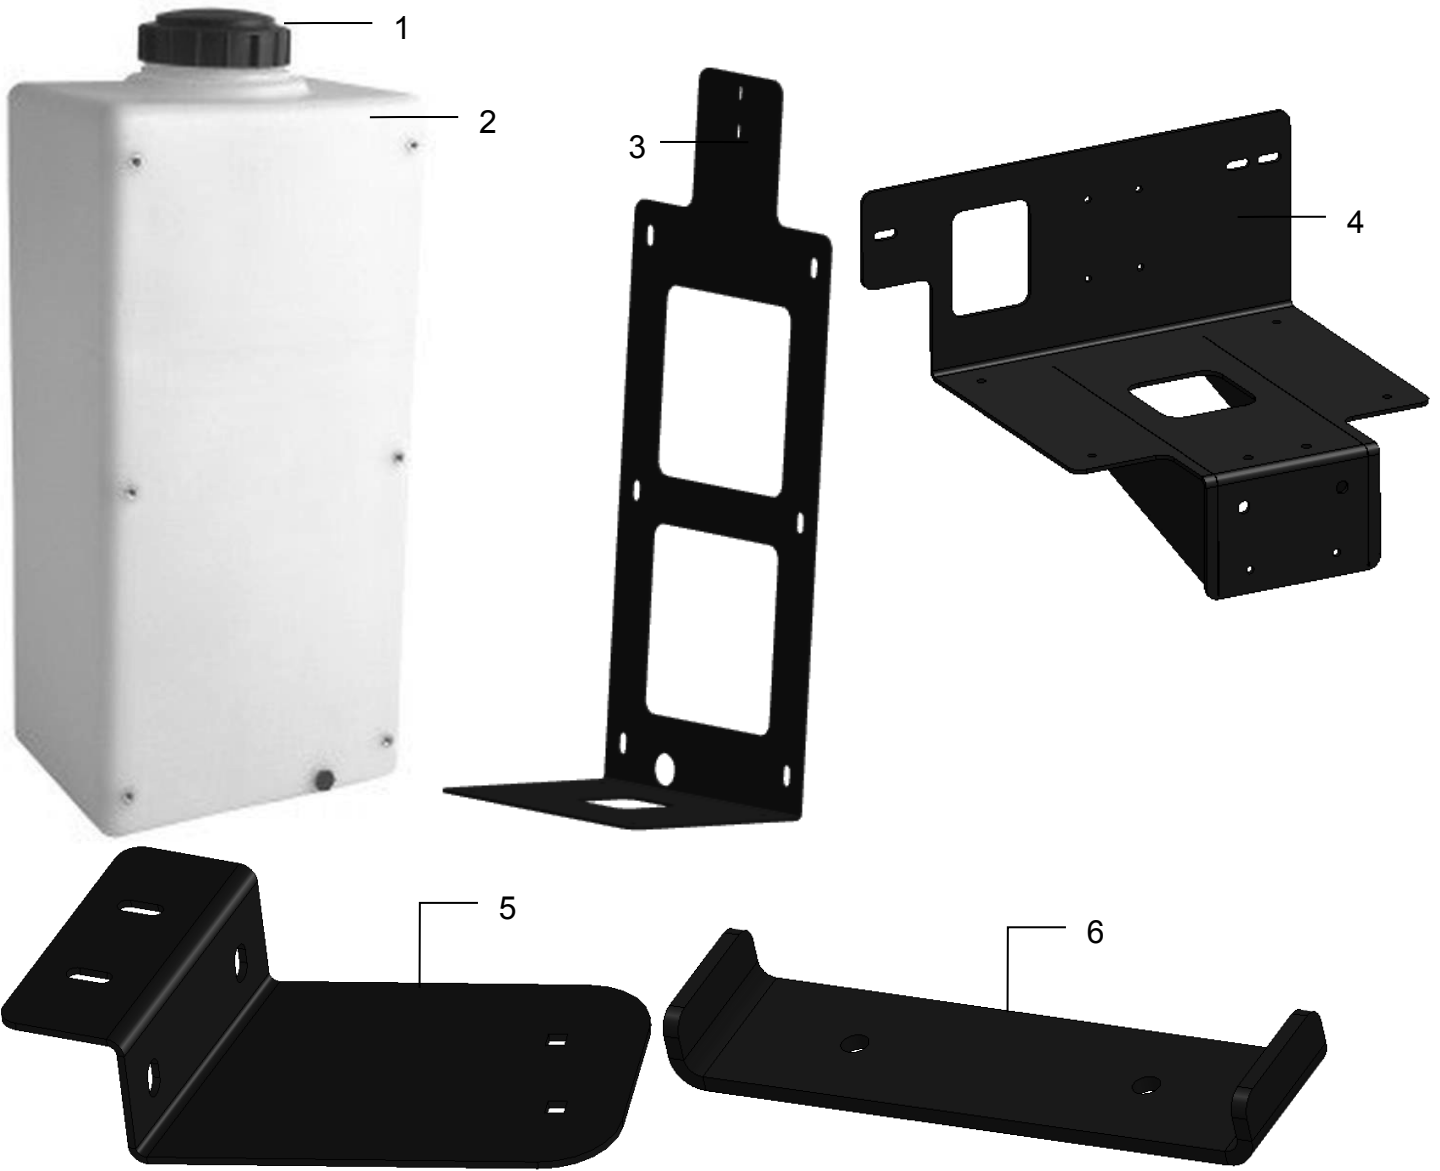

## Model 331 Base Kit

| <u>Ref</u> | <u>Description</u>       | <u>Part #</u> | <u>Qty</u> | <u>Ref</u> | <u>Description</u>    | <u>Part #</u> | <u>Qty</u> |
|------------|--------------------------|---------------|------------|------------|-----------------------|---------------|------------|
| 1          | Tank Cap                 | 005-9022C     | 1          | 8          | Inside Reach Rod      | 001-4405      | 2          |
| 2          | 20 Gallon Tank           | 005-4705T     | 1          | NP         | 3/4" Tank Fitting     | 005-9100      | 2          |
| 3          | 20 Gal Tank Bracket      | 001-4705A     | 1          | NP         | 3/4" Street Fitting   | 003-SE34      | 1          |
| 4          | 20 Gal Tank Frame        | 001-4705B     | 1          | NP         | 3/4" x 3/4" Elbow     | 003-EL3434    | 1          |
| 5          | 20 Gal Platform Bracket  | 001-4705C     | 1          | NP         | Cap Gasket (included) | 005-9022CG    | 1          |
| 6          | 20 Gal Platform Standoff | 001-4705D     | 1          | NP         | U-Bolt - Small        | 001-4714UBS   | 1          |
| 7          | Outside Reach Rod        | 001-4404      | 2          |            |                       |               |            |

Complete Kit                      030-0431-TK