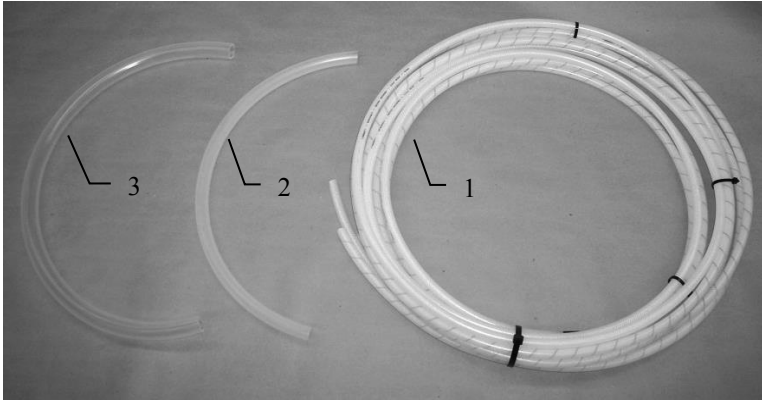

Hose and Drain Fill Line

<u>Ref</u>	<u>Description</u>	<u>Part#</u>	<u>Qty</u>	<u>Ref</u>	<u>Description</u>	<u>Part#</u>	<u>Qty</u>
1	Triple weld hose (pumps to tips)	002-9016	15ft	7	Female Coupler	002-2204A	1
		002-9016B	15ft	8	Male Coupler	002-2205G	1
		002-9016G	15ft	9	Valve Holder	001-6702H	1
	Three hose assembly	030-9016RB	1	10	Ball valve	002-2200	1
2	1/2" Hose (tank to filter)	002-9001	20ft	11	Jiffy Clip	008-9009	7
3	3/4" Hose (tank to drain/fill valve)	002-9002	10ft	12	Hose Clamp #6	003-9003	2
4	Straight Fitting	003-A3434	1				
5	Elbow	003-EL3434	1				
6	Hose Clamps #10	003-9004	2				