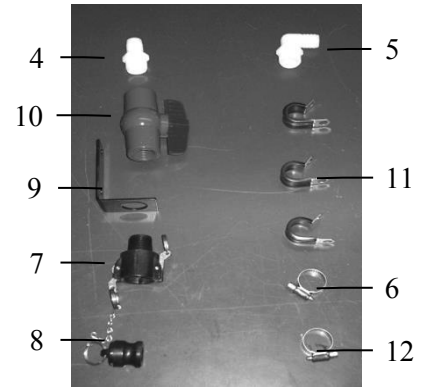

Hose and Drain Fill Line

<u>Ref</u>	<u>Description</u>	<u>Part#</u>	<u>Qty</u>	<u>Ref</u>	<u>Description</u>	<u>Part#</u>	<u>Qty</u>
1	Triple weld hose (pumps to tips)	002-9016	15ft	7	Female Coupler	002-2204A	1
		002-9016B	15ft	8	Male Coupler	002-2205G	1
		002-9016G	15ft	9	Valve Holder	001-6702H	1
	Three hose assembly	030-9016RB	1	10	Ball valve	002-2200	1
2	1/2" Hose (tank to filter)	002-9001	20ft	11	Jiffy Clip	008-9009	7
3	3/4" Hose (tank to drain/fill valve)	002-9002	10ft	12	Hose Clamp #6	003-9003	2
4	Straight Fitting	003-A3434	1				
5	Elbow	003-EL3434	1				
6	Hose Clamps #10	003-9004	2				