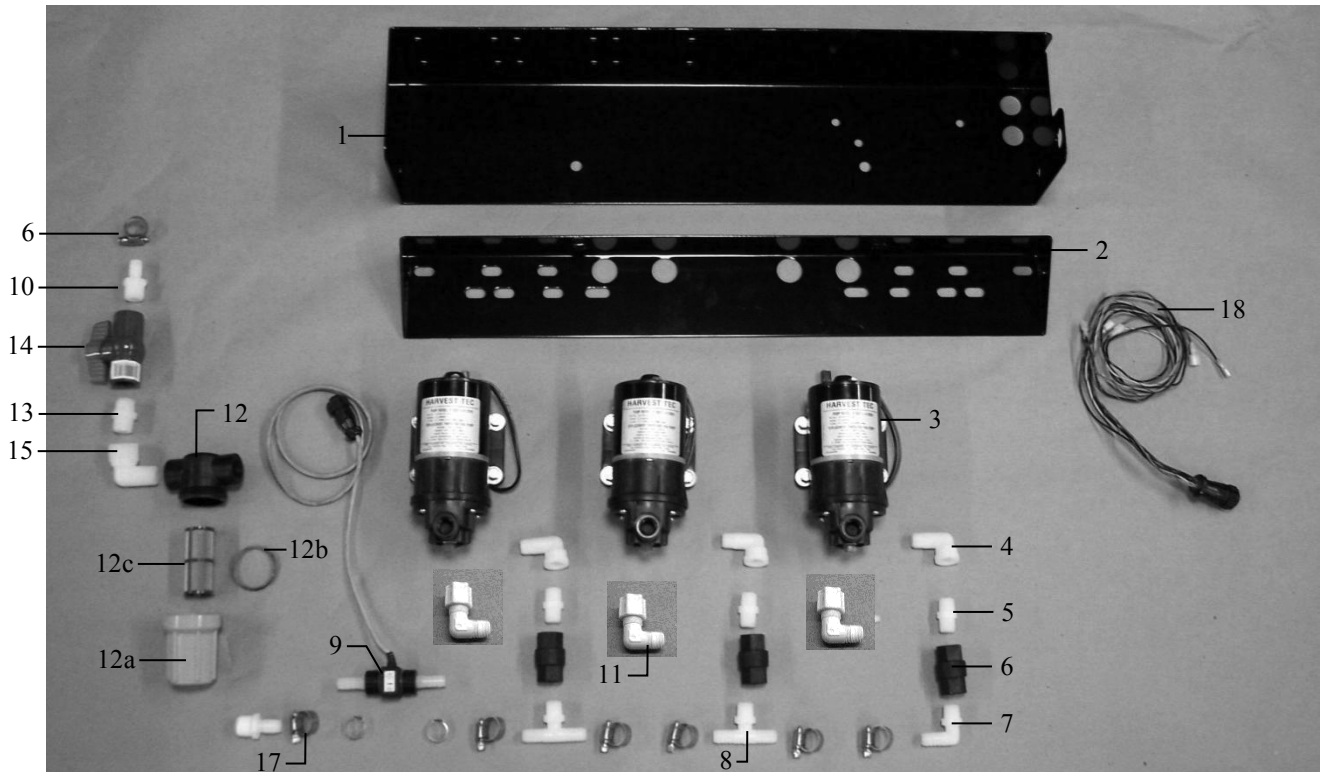

Pump Manifold

<u>Ref#</u>	<u>Description</u>	<u>Part#</u>	<u>Qty</u>
1	Pump plate	001-4646D	1
2	Mounting Bracket	001-4646C	1
3	Pump	007-4120H	3
4	Street elbow fitting	003-SE38	3
5	Nipple fitting	003-M3838	3
6	Check valve	002-4566F	3
7	Elbow fitting	003-EL3812	1
8	Tee fitting	003-T3812HB	2
9	Flow meter assembly	006-4725A	1
10	Straight fitting	003-A1212	2
11	Jaco fitting	003-JEL1238	3
12	Filter bowl assembly	002-4315-100	1
12a	Filter bowl only	002-4315F	1
12b	Filter bowl gasket	002-4315D	1
12c	Filter bowl screen	002-4315A	1
13	Nipple fitting	003-M1212	1
14	Ball valve	002-2212	1
15	Street elbow fitting	003-SE12	1
16	Hose clamp	003-9003	7
17	Hose clamp (Flow Meter)	003-9005	2
18	Pump Cable	006-4660Z	1
NP	Elbow	003-EL1212	1
NP	Pump rebuild kit (1 per pump)	007-4581	1
	Complete Pump Assembly	030-4646	