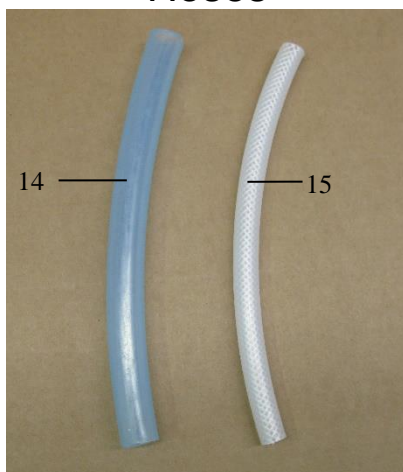

Hose and Drain/Fill Line

<u>Ref</u>	<u>Description</u>	<u>Part #</u>	<u>Qty</u>
1	3/4" Ball Valve	002-2200	1
2	Valve Holder	001-6702H	1
3	Female Coupler	002-2204A	1
4	Male Shut-Off Plug	002-2205G	1
5	3/4" x 3/4" Elbow	003-EL3434	1
6	#10 Hose Clamp	003-9004	2
7	3/4" x 3/4" Straight Fitting	003-A3434	1

<u>Ref</u>	<u>Description</u>	<u>Part #</u>	<u>Qty</u>
8	Valve Decal	DCL-8004	1
9	Hazard Decal	DCL-8001	1
10	3/4" x 1/2" Elbow	003-EL3412	1
11	3/4" Jiffy Clip	008-9010	3
12	#6 Hose Clamp	003-9003	1
13	Small Jiffy Clip	008-9009	3
10	3/4" x 1/2" Elbow	003-EL3412	1

Complete Drain Fill Kit

030-0493DFK

Hoses

<u>Ref</u>	<u>Description</u>	<u>Part #</u>	<u>Qty</u>
14	1/2" Hose (Tank to Solenoid)	002-9001	15ft
15	1/4" Hose (Solenoid to Tips)	002-9016	6ft