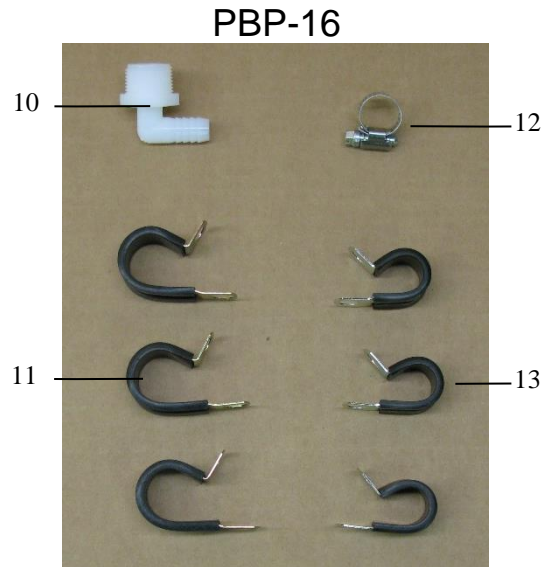

Hose and Drain/Fill Line

<u>Ref</u>	<u>Description</u>	<u>Part #</u>	<u>Qty</u>
1	3/4" Ball Valve	002-2200	1
2	Valve Holder	001-6702H	1
3	Female Coupler	002-2204A	1
4	Male Shut-Off Plug	002-2205G	1
5	3/4" x 3/4" Elbow	003-EL3434	1
6	#10 Hose Clamp	003-9004	2
7	3/4" x 3/4" Straight Fitting	003-A3434	1

<u>Ref</u>	<u>Description</u>	<u>Part #</u>	<u>Qty</u>
8	Valve Decal	DCL-8004	1
9	Hazard Decal	DCL-8001	1
10	3/4" x 1/2" Elbow	003-EL3412	1
11	3/4" Jiffy Clip	008-9010	3
12	#6 Hose Clamp	003-9003	1
13	Small Jiffy Clip	008-9009	3
10	3/4" x 1/2" Elbow	003-EL3412	1

Complete Drain Fill Kit

030-0493DFK

Hoses

<u>Ref</u>	<u>Description</u>	<u>Part #</u>	<u>Qty</u>
14	1/2" Hose (Tank to Solenoid)	002-9001	15ft
15	1/4" Hose (Solenoid to Tips)	002-9016	6ft