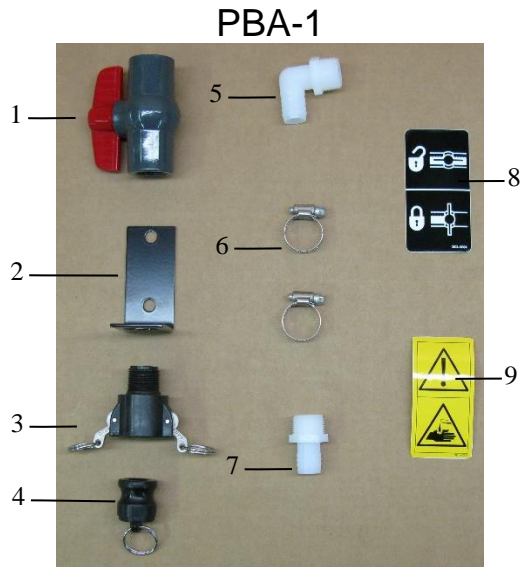

Hose and Drain/Fill Line

<u>Ref</u>	<u>Description</u>	<u>Part #</u>	<u>Qty</u>
1	3/4" Ball Valve	002-2200	1
2	Valve Holder	001-6702H	1
3	Female Coupler	002-2204A	1
4	Male Shut-Off Plug	002-2205G	1
5	3/4" x 3/4" Elbow	003-EL3434	1
6	#10 Hose Clamp	003-9004	2
7	3/4" x 3/4" Straight Fitting	003-A3434	1

<u>Ref</u>	<u>Description</u>	<u>Part #</u>	<u>Qty</u>
8	Valve Decal	DCL-8004	1
9	Hazard Decal	DCL-8001	1
10	3/4" x 1/2" Elbow	003-EL3412	1
11	3/4" Jiffy Clip	008-9010	3
12	#6 Hose Clamp	003-9003	1
13	Small Jiffy Clip	008-9009	3
10	3/4" x 1/2" Elbow	003-EL3412	1

Complete Drain Fill Kit

030-0493DFK

Hoses

<u>Ref</u>	<u>Description</u>	<u>Part #</u>	<u>Qty</u>
14	1/2" Hose (Tank to Solenoid)	002-9001	15ft
15	1/4" Hose (Solenoid to Tips)	002-9016	6ft