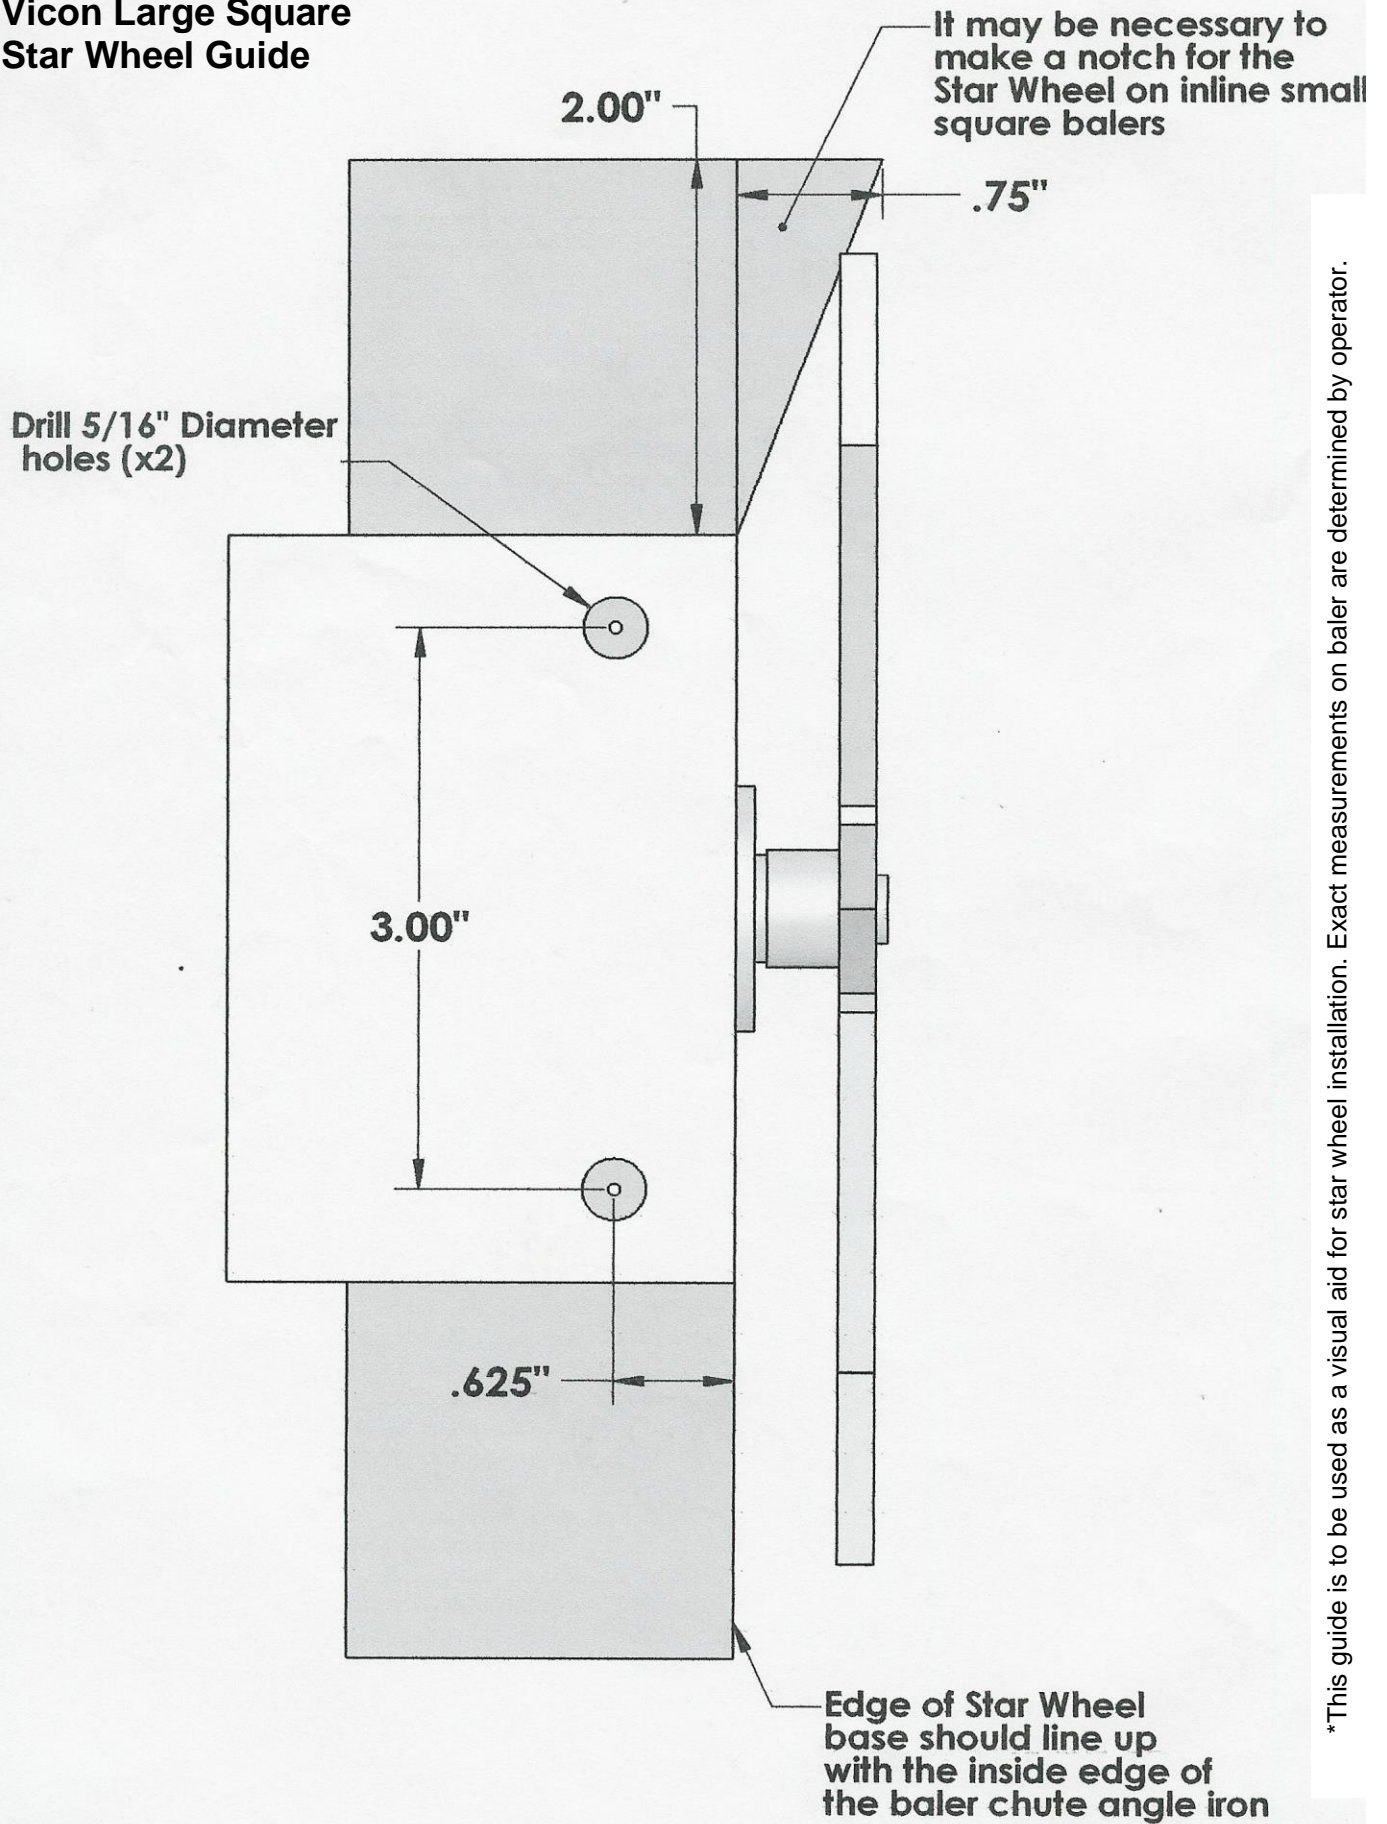

Vicon Large Square Star Wheel Guide

*This guide is to be used as a visual aid for star wheel installation. Exact measurements on baler are determined by operator.

Large Square Star Wheel Guide