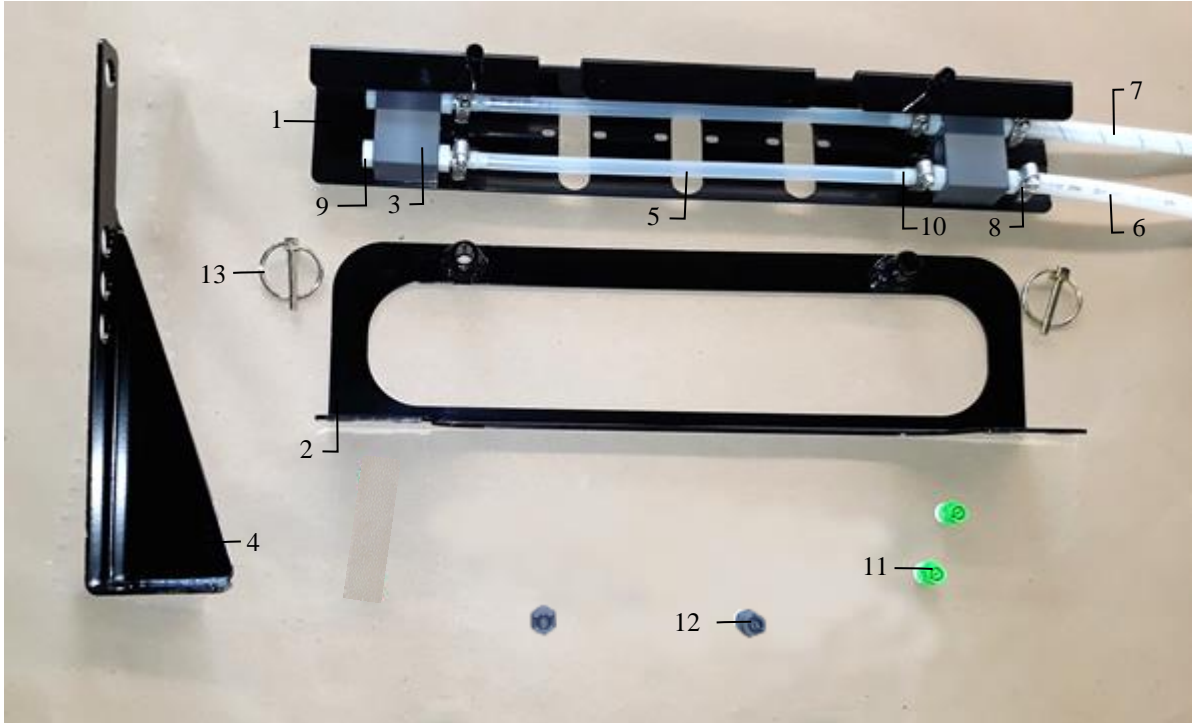

4542C Installation Kit

| <u>Ref</u> | <u>Description</u> | <u>Part #</u> | <u>Qty</u> | <u>Ref</u> | <u>Description</u> | <u>Part #</u> | <u>Qty</u> |
|--|------------------------|---------------|------------|------------|------------------------------|---------------|------------|
| 1 | Spray Shield | 001-4435NSX | 1 | 8 | Mini Hose Clamp | 003-9002 | 8 |
| 2 | Spray Shield Holder | 001-4435NAX | 1 | 9 | 1/4" Hex Plug | 003-F14 | 2 |
| 3 | Spray Manifold Block | 001-4435NSB | 2 | 10 | 1/4" x 1/4" Straight Fitting | 003-A1414 | 8 |
| 4 | End of Bale Bracket | 001-4648 | 1 | 11 | 1/4" NPT Tip | 004-T8008-PT | 2 |
| 5 | 1/4" EVA Tubing | 002-9006 | 2 | 12 | 1/4" NPT Tip | 004-T8004-PT | 2 |
| 6 | 1/4" Braided Hose | 002-9016 | 4 | 13 | 3/16" Lynch Pin | 008-4576 | 2 |
| 7 | 1/4" Braided Hose-Blue | 002-9016B | 4 | NP | Rubber Washer | 004-1207W | 2 |
| | | | | NP | Female Quick Connect | 004-1207H | 2 |
| *Tip color subject to change | | | | | | | |
| Complete Installation Kit (Ref. 1-13) | | | | | | 030-4542C | |