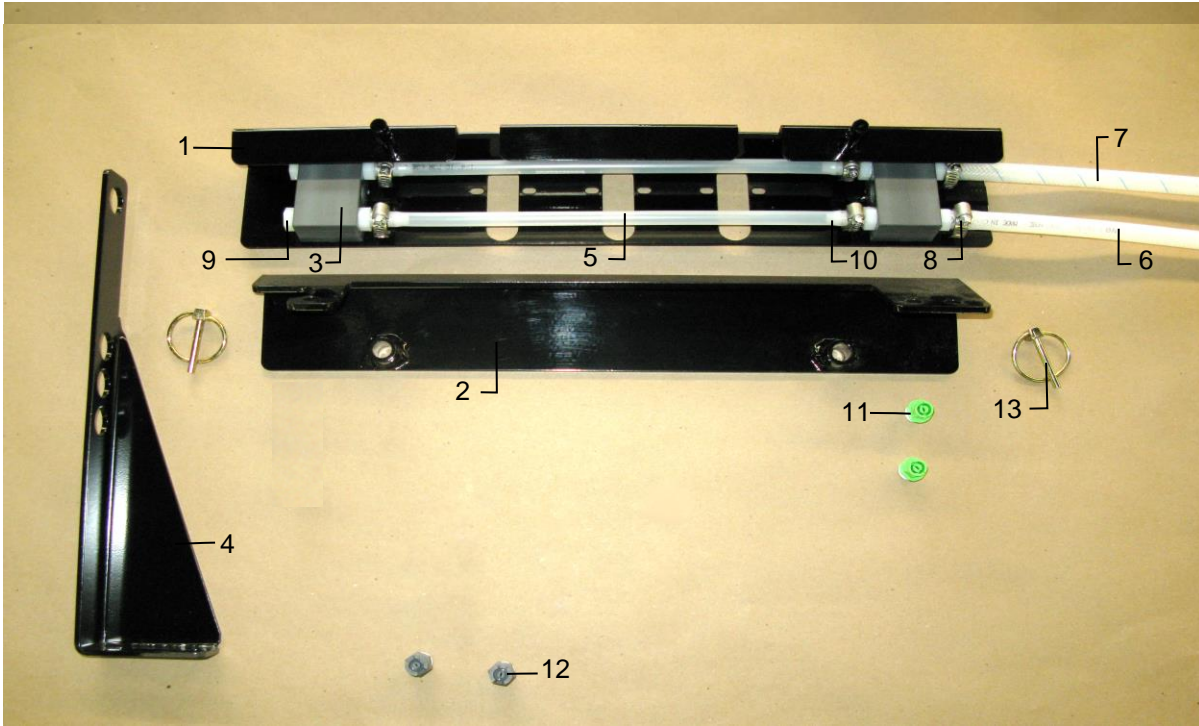

4536C Installation Kit

<u>Ref</u>	<u>Description</u>	<u>Part #</u>	<u>Qty</u>	<u>Ref</u>	<u>Description</u>	<u>Part #</u>	<u>Qty</u>
1	Spray Shield	001-4435NSX	1	8	Mini Hose Clamp	003-9002	8
2	Spray Shield Holder	001-4435NC	1	9	1/4" Hex Plug	003-F14	2
3	Spray Manifold Block	001-4435NSB	2	10	1/4" x 1/4" Straight Fitting	003-A1414	8
4	End of Bale Bracket	001-4648	1	11	1/4" NPT Tip	004-T8008-PT	2
5	1/4" EVA Tubing	002-9006	2	12	1/4" NPT Tip	004-T8004-PT	2
6	1/4" Braided Hose	002-9016	4	13	3/16" Lynch Pin	008-4576	2
7	1/4" Braided Hose-Blue	002-9016B	4	NP	Rubber Washer	004-1207W	2
				NP	Female Quick Connect	004-1207H	2

*Tip color subject to change

Complete Installation Kit 030-4536C
(Ref. 1-13)