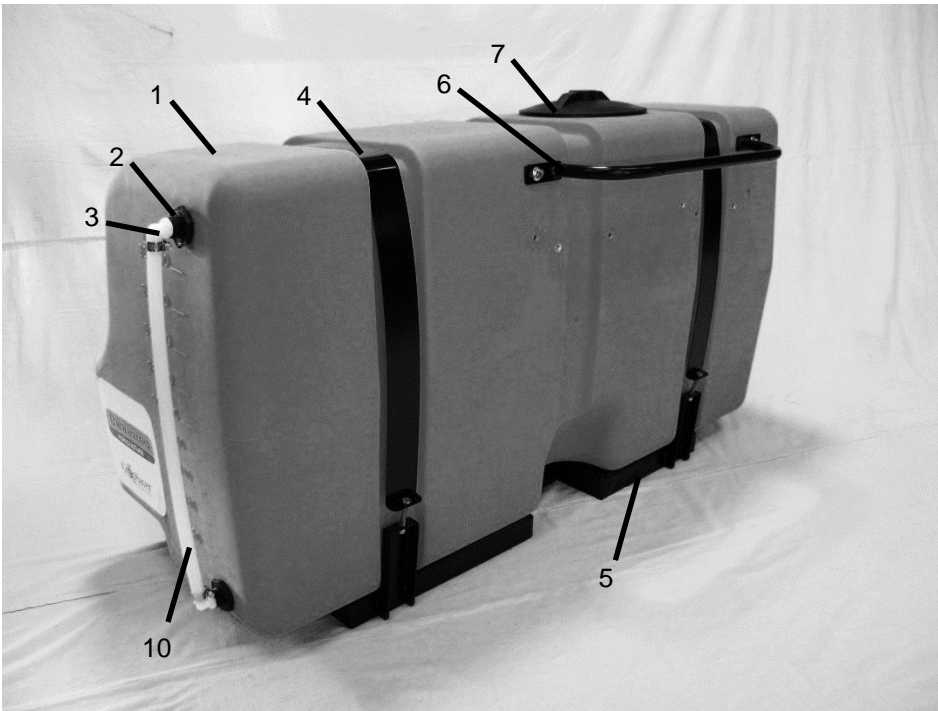

Parts Breakdown

Parts Breakdown for Tank, Saddle and Saddle Legs

<u>Ref</u>	<u>Description</u>	<u>Part Number</u>	<u>Qty</u>	<u>Ref</u>	<u>Description</u>	<u>Part Number</u>	<u>Qty</u>
1	Tank	005-9218	1	9	Right saddle leg	001-6707MR	1
2	1/2" tank fitting	005-9104	2	10	1/2" hose	002-9001	2
3	Elbow	003-EL1212	2	NP	Not Pictured:		
4	Tank straps	001-6707P	2	NP	Elbow	003-EL3434	1
5	Tank saddle	001-6707N	1	NP	Elbow	003-EL3412	1
6	Handrail	001-6707HR	1	NP	3/4" tank fitting	005-9100	2
7	Tank lid	005-9022H	1				
8	Left saddle leg	001-6707ML	1				