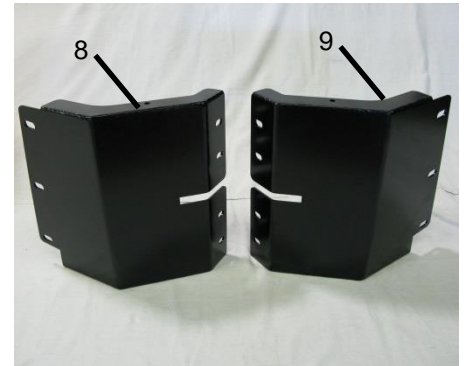

Parts Breakdown

Parts Breakdown for Tank, Saddle and Saddle Legs

<u>Ref</u>	<u>Description</u>	<u>Part Number</u>	<u>Qty</u>	<u>Ref</u>	<u>Description</u>	<u>Part Number</u>	<u>Qty</u>
1	Tank	005-9218	1	9	Right saddle leg	001-6707MR	1
2	1/2" tank fitting	005-9104	2	10	1/2" hose	002-9001	2
3	Elbow	003-EL1212	2	NP	Not Pictured:		
4	Tank straps	001-6707P	2	NP	Elbow	003-EL3434	1
5	Tank saddle	001-6707N	1	NP	Elbow	003-EL3412	1
6	Handrail	001-6707HR	1	NP	3/4" tank fitting	005-9100	2
7	Tank lid	005-9022H	1				
8	Left saddle leg	001-6707ML	1				