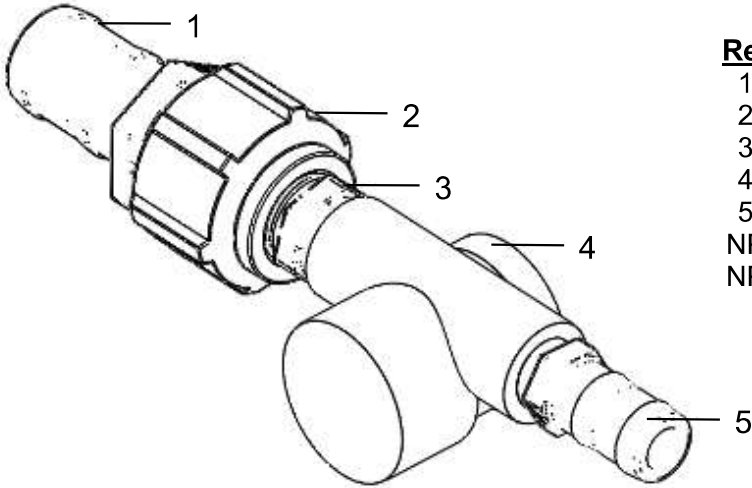

Flow Meter Assembly

<u>Ref</u>	<u>Description</u>	<u>Part #</u>	<u>Qty</u>
1	1-1/2"x1-1/2" Barb	003-A112112HP	1
2	1-1/2"x1" Union	003-M112100FHP	1
3	1"x3/4" Nipple	003-M10034HP	1
4	DS Flow Meter	006-4730R	1
5	3/4"x1" Fitting	003-A34100HP	1
NP	1-1/2" Suction Hose	002-9008	1
NP	1" Suction Hose	002-9005	1