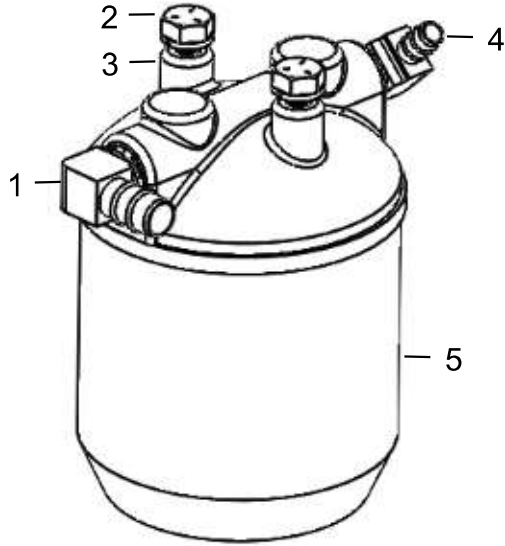

Fuel Filter Assembly

<u>Ref</u>	<u>Description</u>	<u>Part #</u>	<u>Qty</u>
1	1/4"x3/8" Fuel Elbow	003-EL1438BF	1
2	1/4-20 Hex Bolt	Hardware	2
3	1/4" Lock Washer	Hardware	2
4	1/4"x1/4" Elbow	003-EL1414BF	1
5	Fuel Filter Assembly	007-7208FFA	1

Fuel Return & Fuel Outlet

<u>Ref</u>	<u>Description</u>	<u>Part #</u>	<u>Qty</u>	<u>Ref</u>	<u>Description</u>	<u>Part #</u>	<u>Qty</u>
1	3/8" Fuel Valve	002-2217	1	3	3/8"x1/4" Elbow	003-EL3814BF	2
2	3/8" Tee	003-TT38BF	1	4	3/8"x3/8" Elbow	003-EL3838BF	2