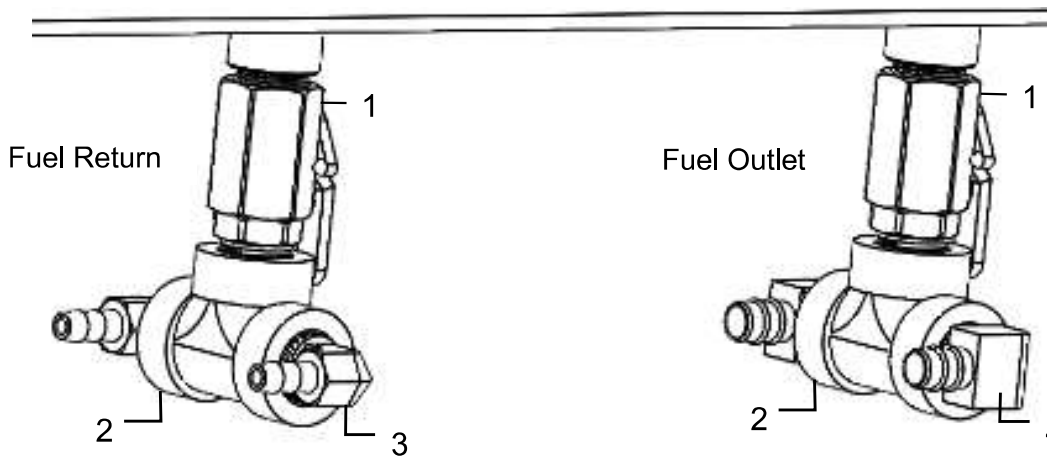

Fuel Filter Assembly

<u>Ref</u>	<u>Description</u>	<u>Part #</u>	<u>Qty</u>
1	1/4"x3/8" Fuel Elbow	003-EL1438BF	1
2	1/4-20 Hex Bolt	Hardware	2
3	1/4" Lock Washer	Hardware	2
4	1/4"x1/4" Elbow	003-EL1414BF	1
5	Fuel Filter Assembly	007-7208FFA	1

Fuel Return & Fuel Outlet

<u>Ref</u>	<u>Description</u>	<u>Part #</u>	<u>Qty</u>	<u>Ref</u>	<u>Description</u>	<u>Part #</u>	<u>Qty</u>
1	3/8" Fuel Valve	002-2217	1	3	3/8"x1/4" Elbow	003-EL3814BF	2
2	3/8" Tee	003-TT38BF	1	4	3/8"x3/8" Elbow	003-EL3838BF	2