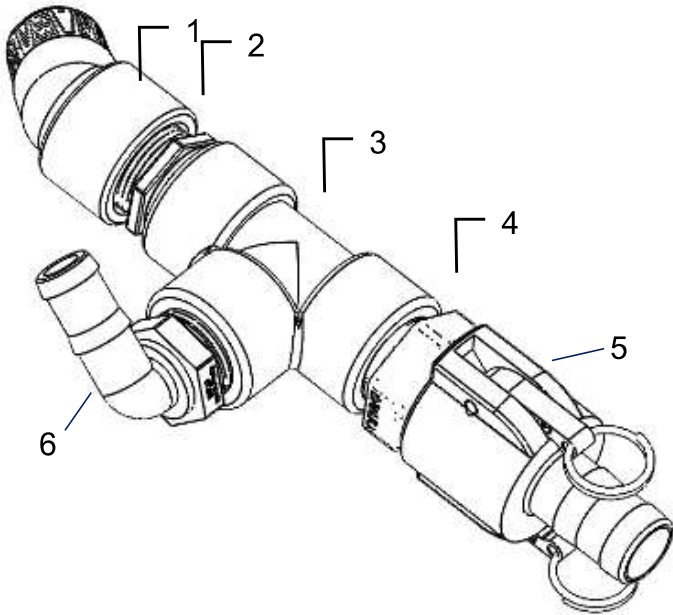

## Pump Intake Assembly

<u>Ref</u>	<u>Description</u>	<u>Part #</u>	<u>Qty</u>
1	1"x1" 45 Deg Elbow	003-SE45100HP	1
2	1" Nipple	003-M100100HP	1
3	1" Tee	003-TT100HP	1
4	Male Coupler	002-2204O	1
5	1"x1" Female Coupler	002-2205J	1
6	1"x3/4" Elbow	003-EL10034HP	1

## Pump Rear Assembly

<u>Ref</u>	<u>Description</u>	<u>Part #</u>	<u>Qty</u>
1	Unloader Knob	002-7135L	1
2	1/2" Regulator Plug	003-DSP12	1
3	Unloader Valve	002-7133	1
4	3/4"x1/2" Nipple	003-DSM3412	1
5	3/4"x3/4" Elbow	003-DSSE34	1
6	1/2"x3/4" Elbow HB	003-EL1234HP	1
7	Pop-Off Valve	002-7132	1
8	1/2"x3/4" Elbow	003-DSSE1234	1
10	Regulator Spring	002-7133SP	1
11	Spring retainer washer	002-7133SRT	1