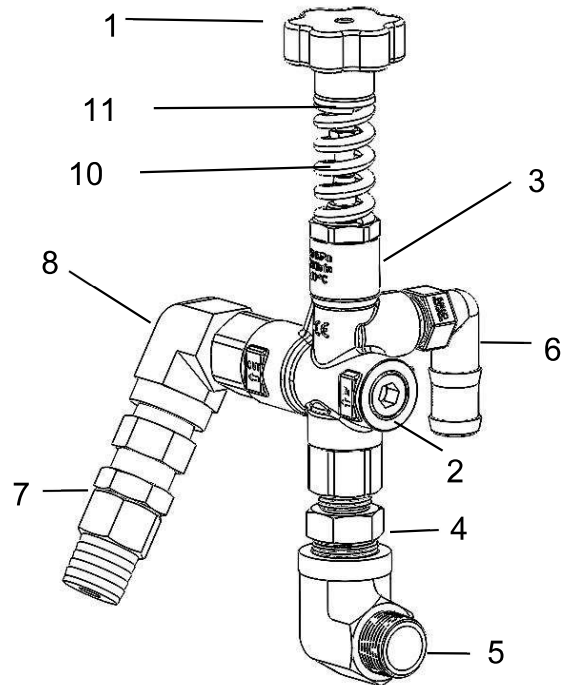

## Pump Intake Assembly

<u>Ref</u>	<u>Description</u>	<u>Part #</u>	<u>Qty</u>
1	1"x1" 45 Deg Elbow	003-SE45100HP	1
2	1" Nipple	003-M100100HP	1
3	1" Tee	003-TT100HP	1
4	Male Coupler	002-2204O	1
5	1"x1" Female Coupler	002-2205J	1
6	1"x3/4" Elbow	003-EL10034HP	1

## Pump Rear Assembly

<u>Ref</u>	<u>Description</u>	<u>Part #</u>	<u>Qty</u>
1	Unloader Knob	002-7135L	1
2	1/2" Regulator Plug	003-DSP12	1
3	Unloader Valve	002-7133	1
4	3/4"x1/2" Nipple	003-DSM3412	1
5	3/4"x3/4" Elbow	003-DSSE34	1
6	1/2"x3/4" Elbow HB	003-EL1234HP	1
7	Pop-Off Valve	002-7132	1
8	1/2"x3/4" Elbow	003-DSSE1234	1
10	Regulator Spring	002-7133SP	1
11	Spring retainer washer	002-7133SRT	1