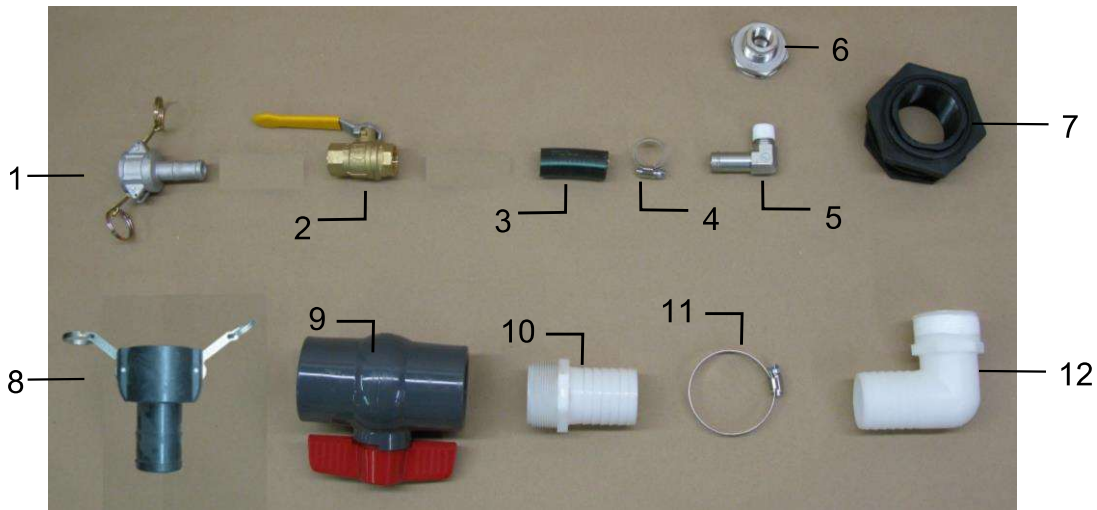

Trailer Parts

<u>Ref</u>	<u>Description</u>	<u>Part #</u>	<u>Qty</u>	<u>Ref</u>	<u>Description</u>	<u>Part #</u>	<u>Qty</u>
1	3/4" Cam Socket	002-2204E	1	8	2" Female Coupler	002-2205Y	1
2	3/4" Brass Valve	002-2200B	1	9	2" Valve	002-2220	1
3	3/4" Heater Hose	002-9719	15	10	2" x 2" Fitting	003-A2020	2
4	3/4" Hose Clamp	003-9004	4	11	2" Hose Clamp	003-9006	4
5	1/2" x 3/4" Elbow	003-DSEL1234	1	12	2" x 2" Elbow	003-EL2020	1
6	1/2" Fitting	005-9104SS	1	NP	2" PVC Tubing	002-9004	15
7	2" Tank Fitting	005-9102	1	NP	3/4"x3/4" Barb	003-A3434AL	2

Tractor Parts

<u>Ref</u>	<u>Description</u>	<u>Part #</u>	<u>Qty</u>	<u>Ref</u>	<u>Description</u>	<u>Part #</u>	<u>Qty</u>
1	Perimeter Nozzle Control (Optional Accessory)	006-7726	1	4	Cab Control U-Bracket	001-7230	1
2	Perm. Noz. Control Bracket (Optional Accessory)	001-7234C	1	5	Cab Control Assembly	006-7721	1
3	Perimeter Nozzle Harness (Optional Accessory)	006-7717	1	6	Cab-Drawbar Harness	006-7722	1
					Harness locking nut	006-ANL	1