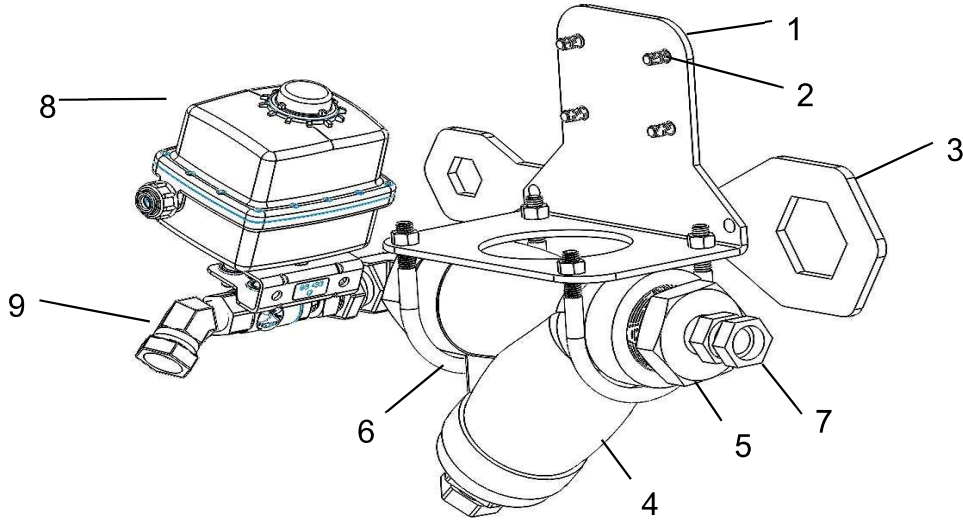

2" Y-Strainer / KZ Assembly

<u>Ref</u>	<u>Description</u>	<u>Part #</u>	<u>Qty</u>	<u>Ref</u>	<u>Description</u>	<u>Part #</u>	<u>Qty</u>
1	2" Y-Strainer Bracket	001-7211B	1	6	U-bolt, 3/8" x 3-1/2"	001-4714UBY	2
2	5/16-18 x 1" TC	Hardware	4	7	3/4" x 3/4" Swivel	003-DSM3434S	1
3	Filter Wrench	001-7211C	1	NP	3/4"x3/4" Elbow Swivel	Hardware	1
NP	SS Hose Gauge		1	NP	3/4"x1/2" Nipple	003-DSM3412	1
NP	Clip	008-4576	2	8	1/2" SS 2Way Valve	002-2203DV	1
4	2" Y-Strainer Asm.	002-4321	1	9	1/2"x3/4" 45 Deg Elbow	003-DSEL1234S	1
5	Reducer 2" M 3/4" F	003-DSRB20034	2	NP	2" Y-Strainer Filter	002-4321E	
				NP	2" Y-Strainer Gasket	002-4321G	

Chain Tensioner Assembly

<u>Ref</u>	<u>Description</u>	<u>Part #</u>	<u>Qty</u>
1	Floating Roller Chain Tensioner	001-7209FRCT	1