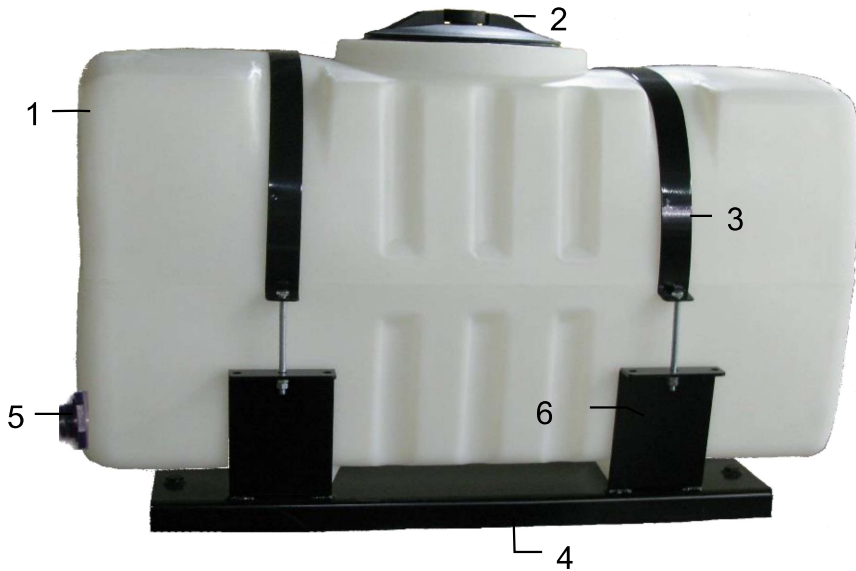

Parts Breakdown Model 344 Base Kit- Top Mount

Ref#	Description	Part #	Qty	Ref#	Description	Part #	Qty
1	Tank	005-9203SQ	1	5	Tank fitting	005-9100	1
2	Tank lid	005-9022H	1	6	Strap Base	001-4703CC	4
3	Tank straps	001-4402	2	7	Pump Plate Mount	001-4647	1
4	Tank Saddle	001-4703X	1				

Tank Saddle Kit (1-5) 030-0432-TK
4647 Mount Kit (6) PMP-4647MT

Model 344417C Base Kit-Side Mount

Ref#	Description	Part #	Qty	Ref#	Description	Part #	Qty
1	Tank	005-9203SQ	1	6	Strap Base	001-4703CD	4
2	Tank lid	005-9022H	1	7	Support Bracket	001-4703QU	2
3	Tank straps	001-4707A	2	8	U-Bolt	001-4703QUX	2
4	Tank Saddle	001-4703QS	1	9	U-Bolt Base	001-4703QUB	2
5	Tank Plug	003-F34	1				

Tank Saddle Kit (1-9) 030-0432SM-TK