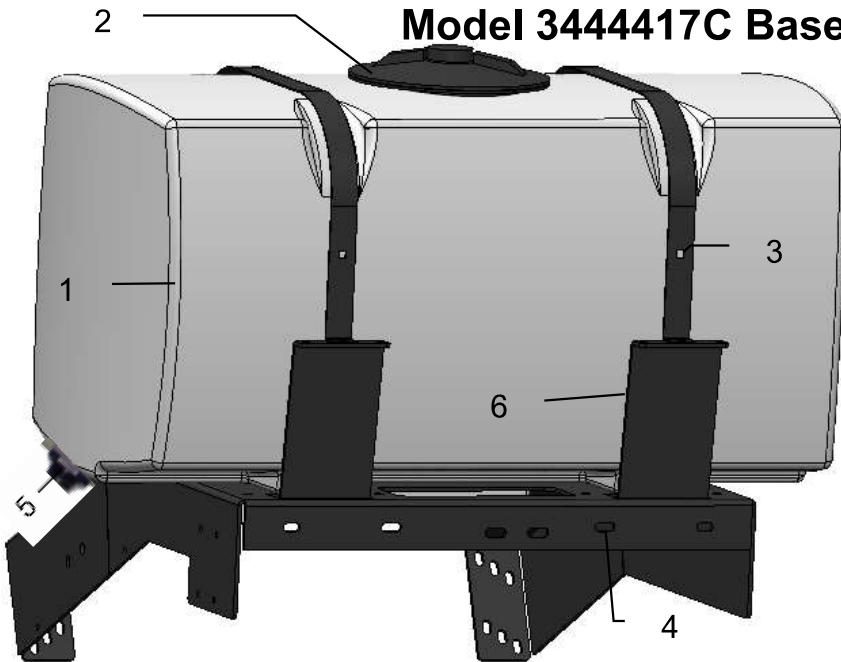

Parts Breakdown Model 344 Base Kit- Top Mount

Ref#	Description	Part #	Qty	Ref#	Description	Part #	Qty
1	Tank	005-9203SQ	1	5	Tank fitting	005-9100	1
2	Tank lid	005-9022H	1	6	Strap Base	001-4703CC	4
3	Tank straps	001-4402	2	7	Pump Plate Mount	001-4647	1
4	Tank Saddle	001-4703X	1				

Tank Saddle Kit (1-5) 030-0432-TK
4647 Mount Kit (6) PMP-4647MT

Model 344417C Base Kit-Side Mount

Ref#	Description	Part #	Qty	Ref#	Description	Part #	Qty
1	Tank	005-9203SQ	1	6	Strap Base	001-4703CD	4
2	Tank lid	005-9022H	1	7	Support Bracket	001-4703QU	2
3	Tank straps	001-4707A	2	8	U-Bolt	001-4703QUX	2
4	Tank Saddle	001-4703QS	1	9	U-Bolt Base	001-4703QUB	2
5	Tank Plug	003-F34	1				

Tank Saddle Kit (1-9) 030-0432SM-TK