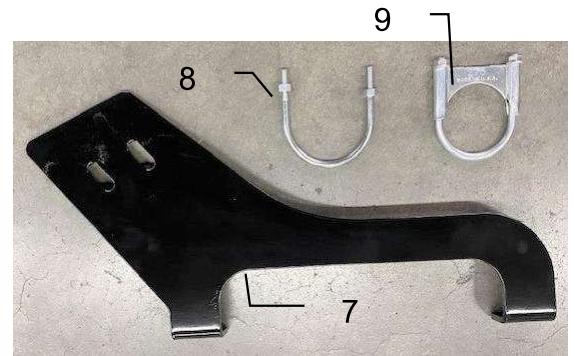

Parts Breakdown Model 344 Base Kit- Top Mount

Ref#	Description	Part #	Qty	Ref#	Description	Part #	Qty
1	Tank	005-9203SQ	1	5	Tank fitting	005-9100	1
2	Tank lid	005-9022H	1	6	Strap Base	001-4703CC	4
3	Tank straps	001-4402	2	7	Pump Plate Mount	001-4647	1
4	Tank Saddle	001-4703X	1				

Tank Saddle Kit (1-5) 030-0432-TK
4647 Mount Kit (6) PMP-4647MT

Model 344417C Base Kit-Side Mount

Ref#	Description	Part #	Qty	Ref#	Description	Part #	Qty
1	Tank	005-9203SQ	1	6	Strap Base	001-4703CD	4
2	Tank lid	005-9022H	1	7	Support Bracket	001-4703QU	2
3	Tank straps	001-4707A	2	8	U-Bolt	001-4703QUX	2
4	Tank Saddle	001-4703QS	1	9	U-Bolt Base	001-4703QUB	2
5	Tank Plug	003-F34	1				