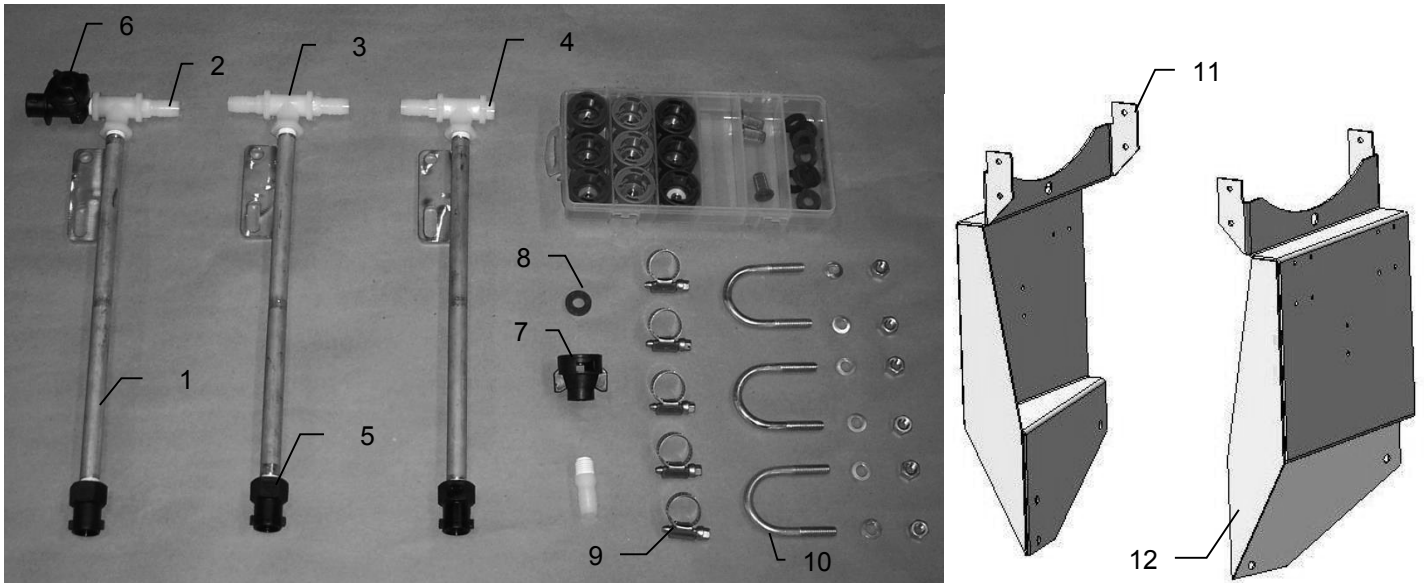

## Harvest Tec Model 4505 Installation Kit

| <u>Ref</u> | <u>Description</u> | <u>Part #</u> | <u>Qty</u> | <u>Description</u>       | <u>Part#</u>   | <u>Qty</u> |
|------------|--------------------|---------------|------------|--------------------------|----------------|------------|
| 1          | Nozzle tube        | 001-4714      | 3          | Tip Kit (Complete)       | 030-9002       | 1          |
| 2          | Straight fitting   | 003-A1412     | 5          | <b>Tip Kit Includes:</b> |                |            |
| 3          | Tee                | 003-TT14      | 3          | Plastic Box              | 008-9000       | 1          |
| 4          | Plug               | 003-F14       | 1          | Red Cap                  | 004-1207B      | 3          |
| 5          | Nozzle Body        | 004-1207G     | 3          | Outside Tip (Red Set)    | 004-650050-SS  | 2          |
| 6          | Check valve        | 004-1207V     | 1          | Inside Tip (Red Set)     | 004-XR11001VS  | 1          |
| 7          | Female disconnect  | 004-1207H     | 1          | Green Cap                | 004-1207A      | 3          |
| 8          | Washer             | 004-1207W     | 1          | Outside Tip (Green Set)  | 004-6501-SS    | 2          |
| 9          | Hose clamp         | 003-9003      | 5          | Inside Tip (Green Set)   | 004-XR110015VS | 1          |
| 10         | U-Bolt             | 001-4714UBS   | 3          | Blue Cap                 | 004-1207C      | 3          |
| 11         | Left Leg           | 001-4703FL    | 1          | Outside Tip (Blue Set)   | 004-6502-SS    | 2          |
| 12         | Right Leg          | 001-4703FR    | 1          | Inside Tip (Blue Set)    | 004-XR11002VS  | 1          |
|            |                    |               |            | Washer                   | 004-1207W      | 9          |
|            |                    |               |            | Tip Strainer             | 004-1203-100   | 3          |