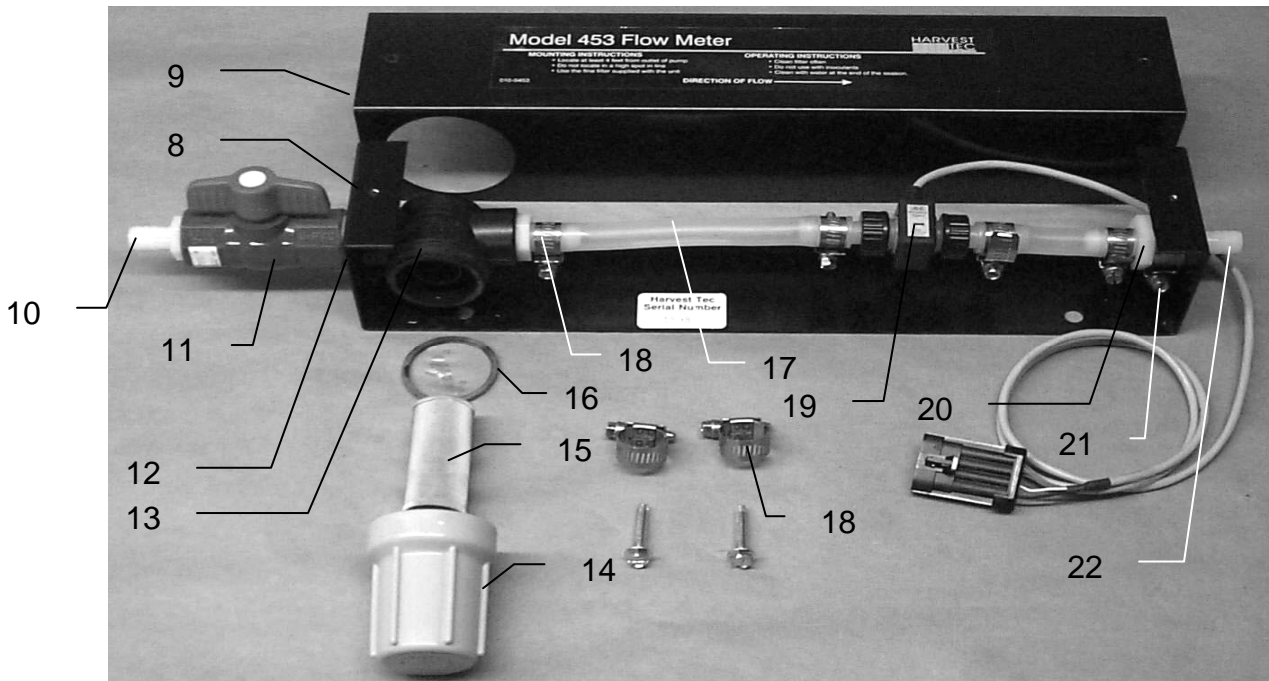

# MODEL 453 FLOW METER (Pre 2007)

Ref	Description	Part#	Qty	Ref	Description	Part#	Qty
1	Cub 5 meter	006-2023	1	12	Nipple fitting	003-M1212	1
2	15 amp rocker switch	006-2198	1	13	Filter bowl assembly	002-4315	1
3	Flow meter box base	001-2014A	1	14	Filter bowl only	002-4315F	1
4	Flow meter box cover	001-2014B	1	15	Screen – 200 mesh	002-4315E	1
5	Power lead with fuse	006-4723	1	16	Gasket	002-4315D	1
6	8' lead to box	006-4726C	1	17	3/8" Hose	002-9003	1ft
7	16' jumper cable	006-4726B	1	18	Hose clamp	003-9003	2
8	Flow sensor holder	001-2013A	1	19	Flow meter	006-4726A	1
9	Flow sensor cover	001-2013B	1	20	Straight fitting	003-A1238F	1
10	Straight fitting	003-A1212	2	21	Hose clamp	003-9004	1
11	Ball valve	002-2212	1	22	Straight fitting	003-A1238	1
				23	Hose clamp	003-9002	4