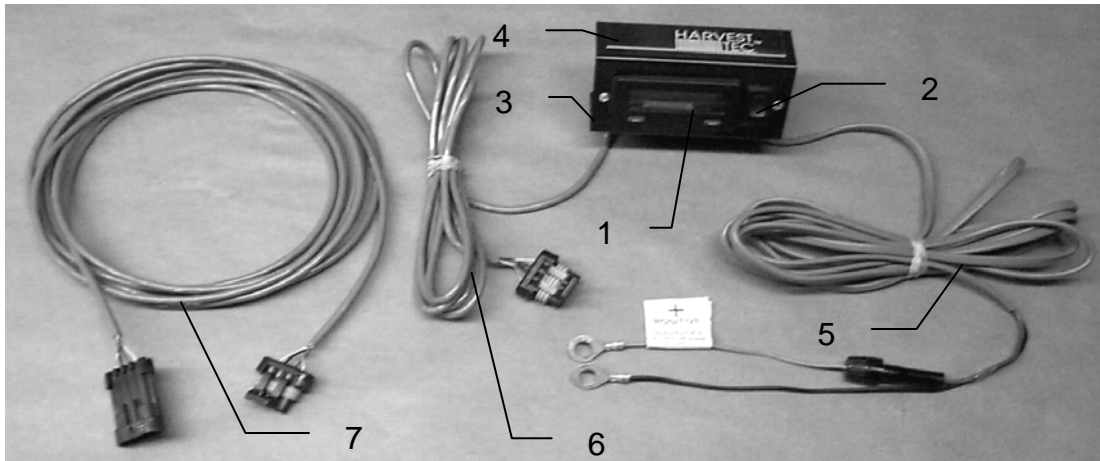

# MODEL 453 FLOW METER (Pre 2007)

Ref	Description	Part#	Qty	Ref	Description	Part#	Qty
1	Cub 5 meter	006-2023	1	12	Nipple fitting	003-M1212	1
2	15 amp rocker switch	006-2198	1	13	Filter bowl assembly	002-4315	1
3	Flow meter box base	001-2014A	1	14	Filter bowl only	002-4315F	1
4	Flow meter box cover	001-2014B	1	15	Screen – 200 mesh	002-4315E	1
5	Power lead with fuse	006-4723	1	16	Gasket	002-4315D	1
6	8' lead to box	006-4726C	1	17	3/8" Hose	002-9003	1ft
7	16' jumper cable	006-4726B	1	18	Hose clamp	003-9003	2
8	Flow sensor holder	001-2013A	1	19	Flow meter	006-4726A	1
9	Flow sensor cover	001-2013B	1	20	Straight fitting	003-A1238F	1
10	Straight fitting	003-A1212	2	21	Hose clamp	003-9004	1
11	Ball valve	002-2212	1	22	Straight fitting	003-A1238	1
				23	Hose clamp	003-9002	4