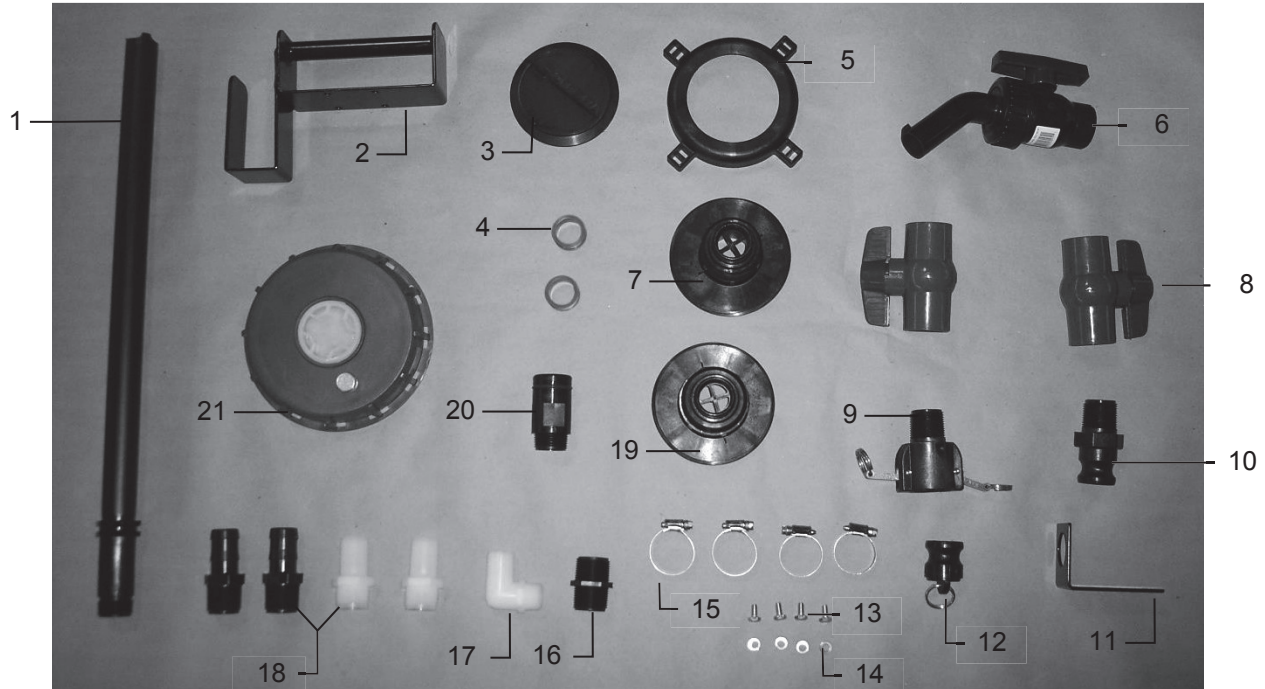

Parts Breakdown 9214 Transfer Pump

<u>Ref</u>	<u>Description</u>	<u>Part #</u>	<u>Qty</u>	<u>Ref</u>	<u>Description</u>	<u>Part Number</u>	<u>Qty</u>
1	Telescoping Suction Tube	003-TP1005	1	14	1/4-20 x 1/2" Bolt	NA	4
2	Carrier	001-4572	1	15	1" Hose Clamp	003-9007	4
3	Dust Shield	003-TP1006	1	16	1" MPT Nipple	003-M100100	1
4	Mini Teflon Roll	003-TP1002	2	17	3/4" MPT x 1" HB Elbow	003-EL34100	1
5	Collar Clamp	003-TP1007	1	18	1" MPT x 1" HB Straight	003-A100100	4
6	Nozzle Ball Valve	003-TP1008	1	19	Butress Tank Adapter	003-TP1003	1
7	2" NPT Adapter	003-TP1004	1	20	Pump Probe w/ O-Ring	003-TP1001	1
8	1" Ball Valve	002-2210	2	21	Bulk Cap 6" w/ Breather	005-9204PC	1
9	Female Coupler	002-2204L	1	22	12VDC 15GMP Pump	007-7000	1
10	Male Coupler	002-2204O	1	23	Pump Flange	003-TP1009	1
11	Valve Bracket	001-6702I	1	NP	1" EVA Hose (clear)	002-9013	5 ft
12	1" Plug	002-2204M	1	NP	1" EPDM Hose (black)	003-TP1010	12 ft
13	1/4" Lock Washer	NA	4				