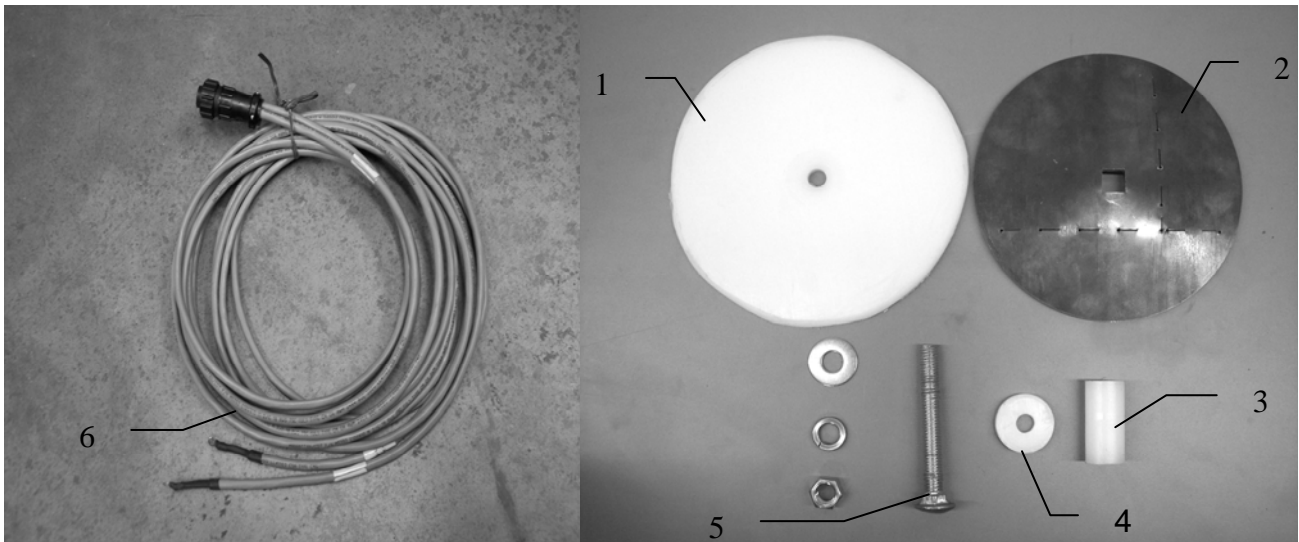

MOISTURE PAD AND HOSES PARTS BREAKDOWN

<u>Ref#</u>	<u>Description</u>	<u>Part #</u>	<u>Qty</u>
1	Plastic Pad	006-4641F	2
2	Moisture Disc	006-4641H	2
3	Plastic Bushing	006-4641G	2
4	Plastic Isolator	006-4641I	2
5	1/2X4 1/2" Bolt carriage bolt		2
6	Moisture Cable	006-4640G	1
1-5	Moisture Pad Assembly	030-4643	2

<u>Ref#</u>	<u>Description</u>	<u>Part #</u>	<u>Qty</u>
1	Hose	002-9016	15
		002-9016B	15
		002-9016G	15
	Hose assembly	030-9016RB	1
2	Hose – 1/2 "	002-9001	6
3	Hose – 3/4 "	002-9002	6