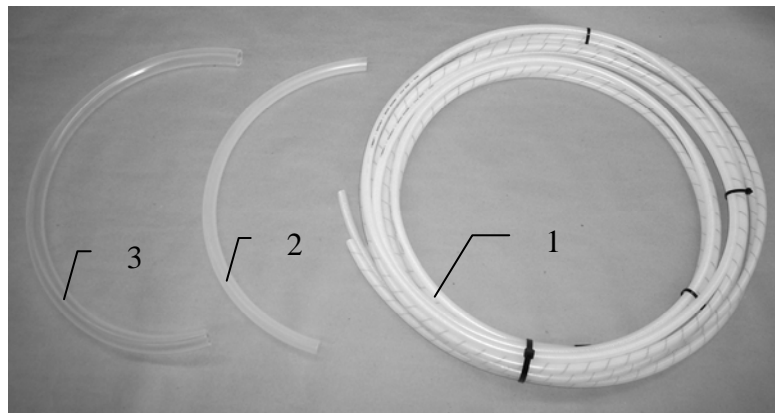

MOISTURE PAD AND HOSES PARTS BREAKDOWN

<u>Ref#</u>	<u>Description</u>	<u>Part #</u>	<u>Qty</u>
1	Plastic Pad	006-4641F	2
2	Moisture Disc	006-4641H	2
3	Plastic Bushing	006-4641G	2
4	Plastic Isolator	006-4641I	2
5	1/2X4 1/2" Bolt carriage bolt		2
6	Moisture Cable	006-4640G	1
1-5	Moisture Pad Assembly	030-4643	2

<u>Ref#</u>	<u>Description</u>	<u>Part #</u>	<u>Qty</u>
1	Hose	002-9016	15
		002-9016B	15
		002-9016G	15
	Hose assembly	030-9016RB	1
2	Hose – 1/2 "	002-9001	6
3	Hose – 3/4 "	002-9002	6