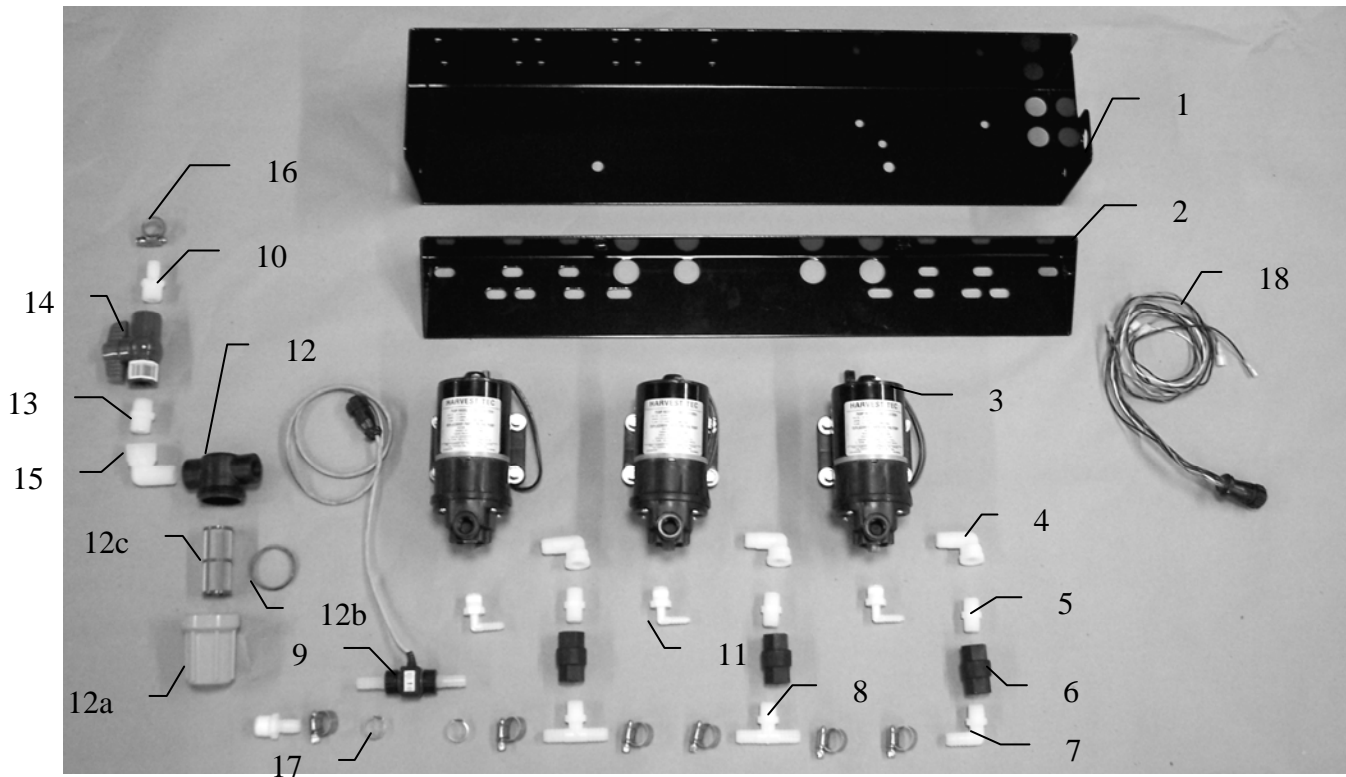

# PARTS BREAKDOWN FOR PUMP PLATE

<u>Ref#</u>	<u>Description</u>	<u>Part#</u>	<u>Qty</u>
1	Pump plate	001-4646D	1
2	Mounting Bracket	001-4646C	1
3	Pump	007-4120H	3
4	Street elbow fitting	003-SE38	3
5	Nipple fitting	003-M3838	3
6	Check valve	002-4566F	3
7	Elbow fitting	003-EL3812	1
8	Tee fitting	003-T3812HB	2
9	Flow meter assembly	006-4725A	1
10	Straight fitting	003-A1212	2
11	Elbow fitting	003-JEL1238	3
12	Filter bowl assembly	002-4315	1
12a	Filter bowl only	002-4315F	1
12b	Filter bowl gasket	002-4315D	1
12c	Filter bowl screen	002-4315B	1
13	Nipple fitting	003-M1212	1
14	Ball valve	002-2212	1
15	Street elbow fitting	003-SE12	1
16	Hose clamp	003-9003	7
17	Hose clamp (Flow Meter)	003-9005	2
18	Pump Cable	006-4660Z	1
NP	Pump rebuild kit (1 per pump)	007-4581	1
NP	Elbow	003-EL1212	1
NP	Not Pictured		