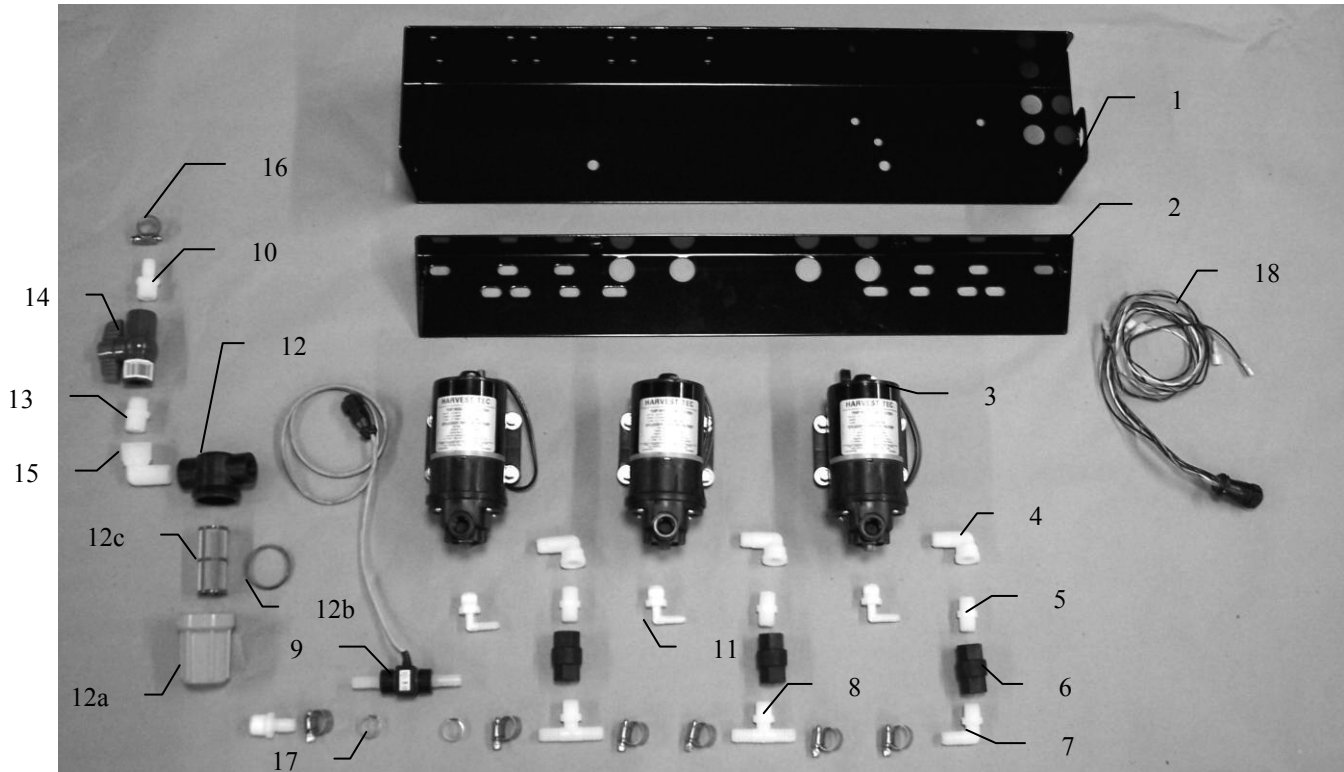

PARTS BREAKDOWN FOR PUMP PLATE

<u>Ref#</u>	<u>Description</u>	<u>Part#</u>	<u>Qty</u>
1	Pump plate	001-4646D	1
2	Mounting Bracket	001-4646C	1
3	Pump	007-4120H	3
4	Street elbow fitting	003-SE38	3
5	Nipple fitting	003-M3838	3
6	Check valve	002-4566F	3
7	Elbow fitting	003-EL3812	1
8	Tee fitting	003-T3812HB	2
9	Flow meter assembly	006-4725A	1
10	Straight fitting	003-A1212	2
11	Elbow fitting	003-EL3814	3
12	Filter bowl assembly	002-4315	1
12a	Filter bowl only	002-4315F	1
12b	Filter bowl gasket	002-4315D	1
12c	Filter bowl screen	002-4315B	1
13	Nipple fitting	003-M1212	1
14	Ball valve	002-2212	1
15	Street elbow fitting	003-SE12	1
16	Hose clamp	003-9003	7
17	Hose clamp (Flow Meter)	003-9005	2
18	Pump Cable	006-4660Z	1
NP	Pump rebuild kit (1 per pump)	007-4581	1
NP	Not Pictured		