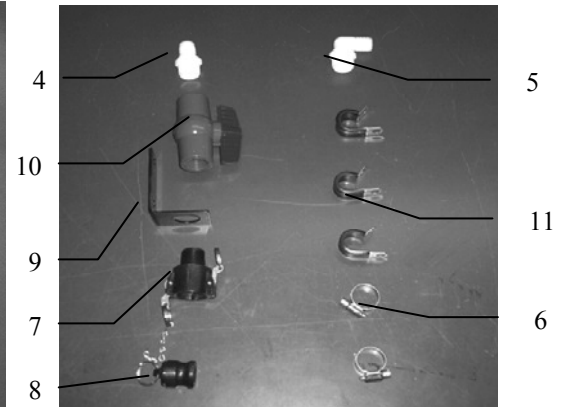

Parts breakdown for hose and drain fill line

<u>Ref</u>	<u>Description</u>	<u>Part#</u>	<u>Qty</u>	<u>Ref</u>	<u>Description</u>	<u>Part#</u>	<u>Qty</u>
1	Triple weld hose (from pumps to tips)	002-9016	35ft	7	Female Coupler	002-2204A	1
		002-9016B	35ft				
		002-9016G	35ft				
	Three hose assembly	030-9016LS	1				
2	1/2" Hose (tank to filter)	002-9001	6ft	8	Male Coupler	002-2205G	1
3	3/4" Hose (tank to drain/fill valve)	002-9002	10ft	9	Valve Holder	001-6702H	1
4	Straight Fitting	003-A3434	1	10	Ball valve	002-2200	1
5	Elbow	003-EL3434	1	11	Jiffy Clip	008-9010	3
6	Hose Clamps	003-9004	2				