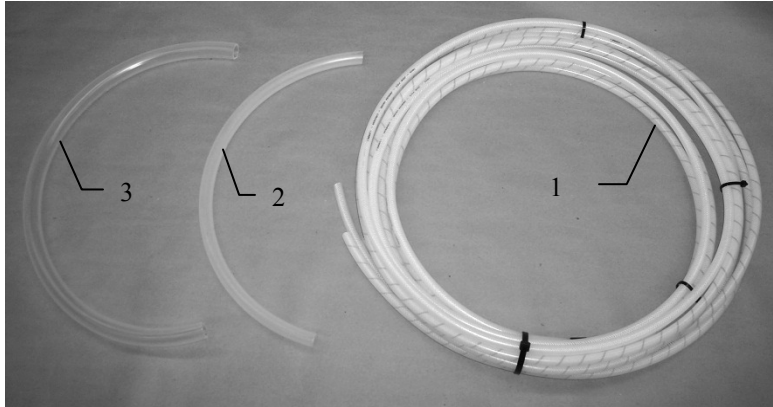

Parts breakdown for hose and drain fill line

<u>Ref</u>	<u>Description</u>	<u>Part#</u>	<u>Qty</u>	<u>Ref</u>	<u>Description</u>	<u>Part#</u>	<u>Qty</u>
1	Triple weld hose (from pumps to tips)	002-9016	35ft	7	Female Coupler	002-2204A	1
		002-9016B	35ft				
		002-9016G	35ft				
	Three hose assembly	030-9016LS	1				
2	1/2" Hose (tank to filter)	002-9001	6ft	8	Male Coupler	002-2205G	1
3	3/4" Hose (tank to drain/fill valve)	002-9002	10ft	9	Valve Holder	001-6702H	1
4	Straight Fitting	003-A3434	1	10	Ball valve	002-2200	1
5	Elbow	003-EL3434	1	11	Jiffy Clip	008-9010	3
6	Hose Clamps	003-9004	2				