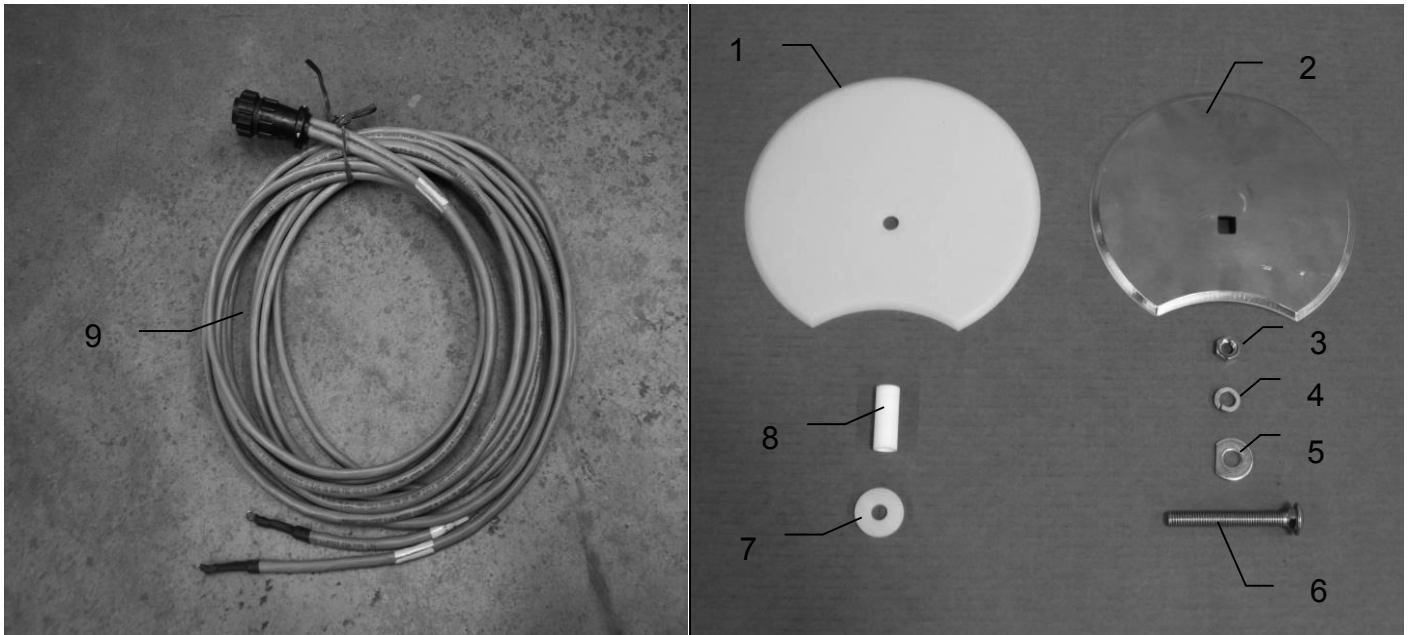

647C Parts Breakdown for Moisture Sensor Discs

<u>Ref</u>	<u>Description</u>	<u>Part #</u>	<u>Qty</u>
1	CNH RB Moisture Isolator	006-4641FX	2
2	CNH RB Moisture Disk	006-4641HX	2
3	1/2" JAM Nut	Misc Hardware	4
4	1/2" Lock	Misc Hardware	4
5	1/2" D Washer	Misc Hardware	6
6	1/2"x 4" Bolt	Misc Hardware	2
7	Sensor Bushing	006-4641G	2
8	Sensor Isolator	006-4641I	2
9	Moisture Cable	006-4640GX	1
	Moisture Disc Assembly	030-4643C (Includes Ref # 1-8)	

647, 647C & 649 Hose Parts Breakdown

<u>Ref #</u>	<u>Description</u>	<u>Part #</u>	<u>Qty</u>
1	Triple Weld (pumps to tips)	002-9016	15ft
		002-9016B	15ft
		002-9016G	15ft
	Hose assembly	030-9016RB	1
2	1/2" Hose (tank to filter)	002-9001	6ft
3	3/4" Hose Drain Fill Line	002-9002	10ft