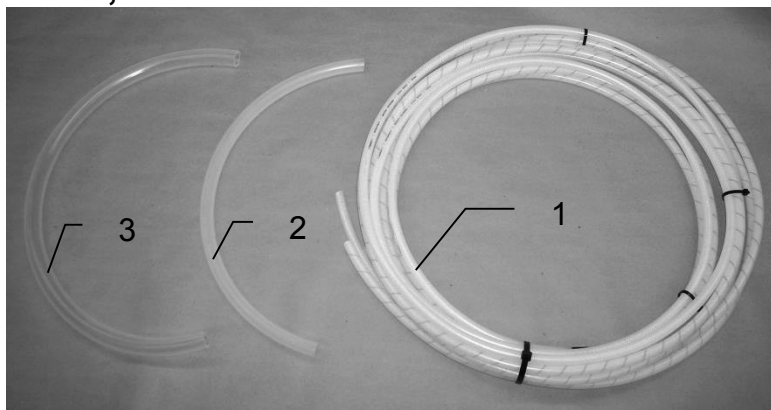

647C Parts Breakdown for Moisture Sensor Discs

<u>Ref</u>	<u>Description</u>	<u>Part #</u>	<u>Qty</u>
1	CNH RB Moisture Isolator	006-4641FX	2
2	CNH RB Moisture Disk	006-4641HX	2
3	1/2" JAM Nut	Misc Hardware	4
4	1/2" Lock	Misc Hardware	4
5	1/2" D Washer	Misc Hardware	6
6	1/2"x 4" Bolt	Misc Hardware	2
7	Sensor Bushing	006-4641G	2
8	Sensor Isolator	006-4641I	2
9	Moisture Cable	006-4640GX	1
	Moisture Disc Assembly	030-4643C (Includes Ref # 1-8)	

647, 647C & 649 Hose Parts Breakdown

<u>Ref #</u>	<u>Description</u>	<u>Part #</u>	<u>Qty</u>
1	Triple Weld (pumps to tips)	002-9016	15ft
		002-9016B	15ft
		002-9016G	15ft
	Hose assembly	030-9016RB	1
2	1/2" Hose (tank to filter)	002-9001	6ft
3	3/4" Hose Drain Fill Line	002-9002	10ft