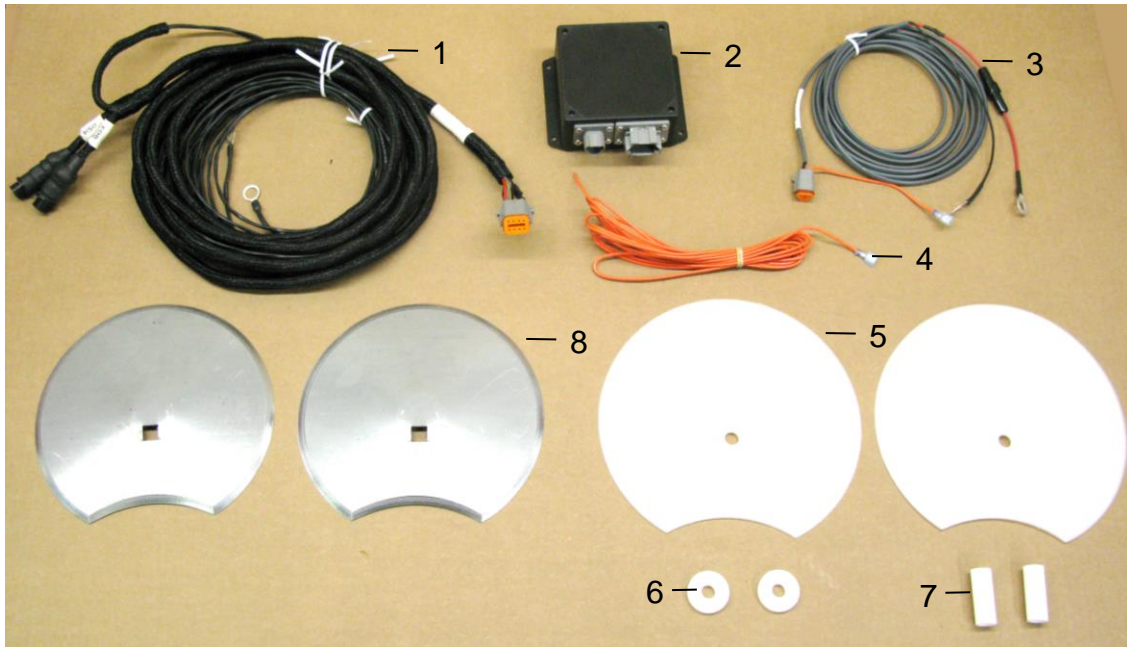

## 200RBC Parts Breakdown (Installation Option A)

<u>Ref</u>	<u>Description</u>	<u>Part #</u>	<u>Qty</u>	<u>Ref</u>	<u>Description</u>	<u>Part #</u>	<u>Qty</u>
1	Baler Pwr/Comm Harness	006-2470B	1	5	Plastic Pad	006-4641FX	2
2	200 Series Control Box	006-2471RB	1	6	Plastic Isolator	006-4641I	2
3	Tractor Power Harness	006-2470T	1	7	Plastic Bushing	006-4641G	2
4	Key Switch Harness	006-5650K	1	8	Moisture Disc	006-4641HX	2
NP	8' Pwr/Comm Ext. (optional)	006-2470BL					