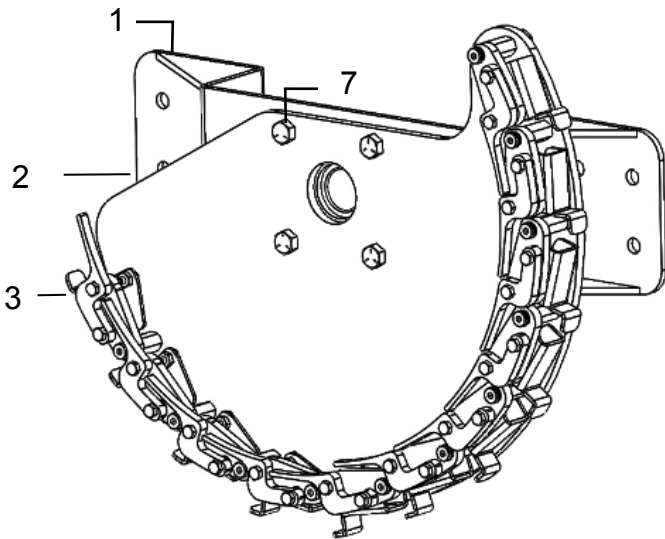

## Cross Tube Assembly

8-Tine Cross Tube Assembly (x5)

9-Tine Cross Tube Assembly (x5)

Ref	Description	Part #	Qty
1	Cam Grease Zerk	008-7121Z	1
2	1 1/2" Cam Bearing	008-7121	1
3	X-Tube Bearing Insert	001-7243B	4
4	X-Tube Bearing Holder	001-7243A	4
5	8-Tine X-Tube	001-7207	1

Ref	Description	Part #	Qty
6	Plastic Bearing Washer	008-4527	2
7	1 1/2" Snap Roto Clip	008-4577	2
8	1/2" Plug DS Regulator	003-DSP12	1
9	9-Tine X-Tube	001-7206	1

## Trip Assembly

Front View

Reverse View

Ref	Description	Part #	Qty
1	Valve Side Bracket	001-7208	1
2	Trip Plate	001-7210A	1
3	Valve Trip Assembly	Previous pg	11
4	1/2-13 Flange Bolt	001-7210D	4

Ref	Description	Part #	Qty
5	1 1/2" Bearing 4 Bolt	008-7137	1
6	1/2-13 Flange Nut	Hardware	4
7	1/4 x 1" Adjustment Bolt	Hardware	