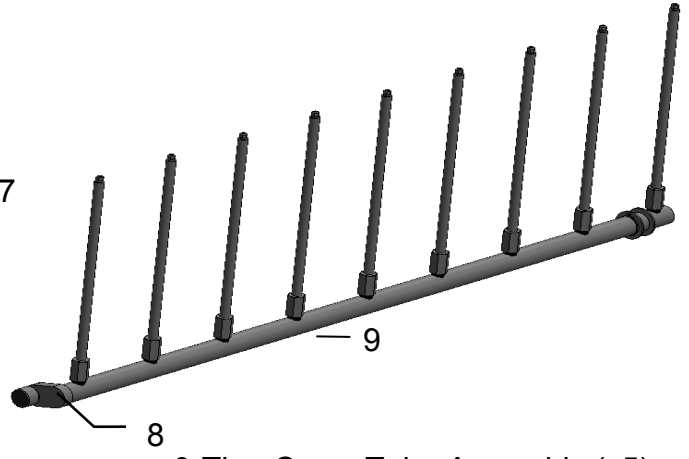

## Cross Tube Assembly

8-Tine Cross Tube Assembly (x5)

9-Tine Cross Tube Assembly (x5)

Ref	Description	Part #	Qty
1	Cam Grease Zerk	008-7121Z	1
2	1 1/2" Cam Bearing	008-7121	1
3	X-Tube Bearing Insert	001-7243B	4
4	X-Tube Bearing Holder	001-7243A	4
5	8-Tine X-Tube	001-7207	1

Ref	Description	Part #	Qty
6	Plastic Bearing Washer	008-4527	2
7	1 1/2" Snap Roto Clip	008-4577	2
8	1/2" Plug DS Regulator	003-DSP12	1
9	9-Tine X-Tube	001-7206	1

## Trip Assembly

Front View

Reverse View

Ref	Description	Part #	Qty
1	Valve Side Bracket	001-7208	1
2	Trip Plate	001-7210A	1
3	Valve Trip Assembly	Previous pg	11
4	1/2-13 Flange Bolt	001-7210D	4

Ref	Description	Part #	Qty
5	1 1/2" Bearing 4 Bolt	008-7137	1
6	1/2-13 Flange Nut	Hardware	4
7	1/4 x 1" Adjustment Bolt	Hardware	