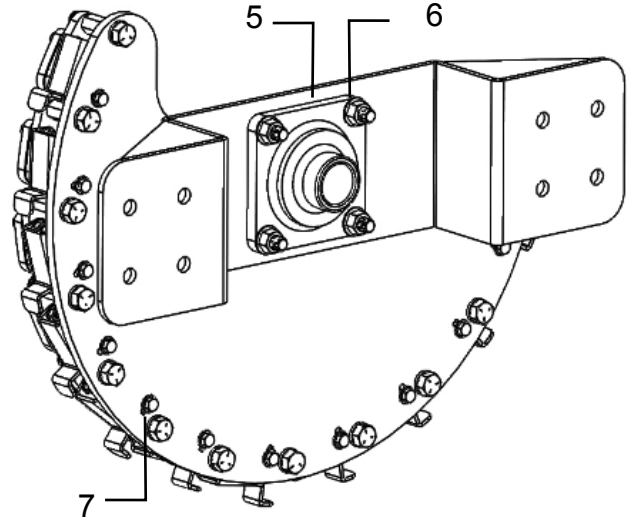

## Cross Tube Assembly

8-Tine Cross Tube Assembly (x5)

9-Tine Cross Tube Assembly (x5)

Ref	Description	Part #	Qty
1	Cam Grease Zerk	008-7121Z	1
2	1 1/2" Cam Bearing	008-7121	1
3	X-Tube Bearing Insert	001-7243B	4
4	X-Tube Bearing Holder	001-7243A	4
5	8-Tine X-Tube	001-7207	1

Ref	Description	Part #	Qty
6	Plastic Bearing Washer	008-4527	2
7	1 1/2" Snap Roto Clip	008-4577	2
8	1/2" Plug DS Regulator	003-DSP12	1
9	9-Tine X-Tube	001-7206	1

## Trip Assembly

Front View

Reverse View

Ref	Description	Part #	Qty
1	Valve Side Bracket	001-7208	1
2	Trip Plate	001-7210A	1
3	Valve Trip Assembly	Previous pg	11
4	1/2-13 Flange Bolt	001-7210D	4

Ref	Description	Part #	Qty
5	1 1/2" Bearing 4 Bolt	008-7137	1
6	1/2-13 Flange Nut	Hardware	4
7	1/4 x 1" Adjustment Bolt	Hardware	