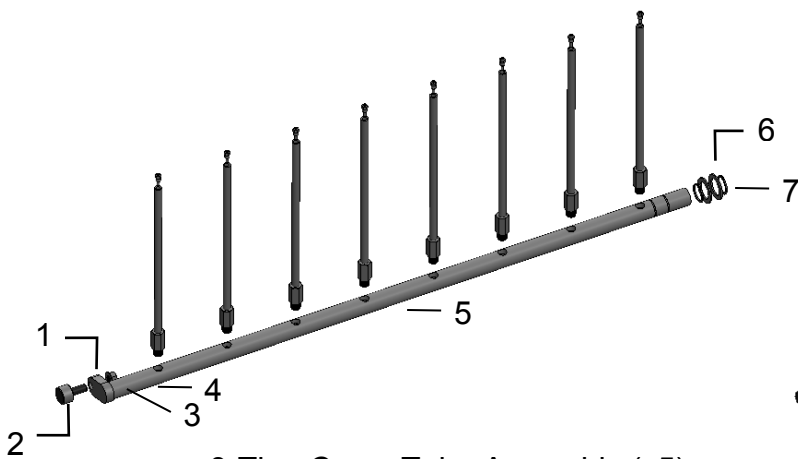

## Cross Tube Assembly

8-Tine Cross Tube Assembly (x5)

9-Tine Cross Tube Assembly (x5)

Ref	Description	Part #	Qty
1	Cam Grease Zerk	008-7121Z	1
2	1 1/2" Cam Bearing	008-7121	1
3	X-Tube Bearing Insert	001-7243B	4
4	X-Tube Bearing Holder	001-7243A	4
5	8-Tine X-Tube	001-7207	1

Ref	Description	Part #	Qty
6	Plastic Bearing Washer	008-4527	2
7	1 1/2" Snap Roto Clip	008-4577	2
8	1/2" Plug DS Regulator	003-DSP12	1
9	9-Tine X-Tube	001-7206	1

## Trip Assembly

Front View

Reverse View

Ref	Description	Part #	Qty
1	Valve Side Bracket	001-7208	1
2	Trip Plate	001-7210A	1
3	Valve Trip Assembly	Previous pg	11
4	1/2-13 Flange Bolt	001-7210D	4

Ref	Description	Part #	Qty
5	1 1/2" Bearing 4 Bolt	008-7137	1
6	1/2-13 Flange Nut	Hardware	4
7	1/4 x 1" Adjustment Bolt	Hardware	