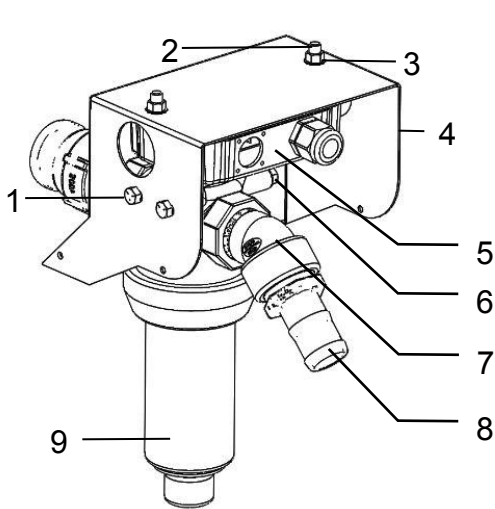

Filter Bracket Assembly

Front View

Rear View

<u>Ref</u>	<u>Description</u>	<u>Part #</u>	<u>Qty</u>	<u>Ref</u>	<u>Description</u>	<u>Part #</u>	<u>Qty</u>
1	3/8-16 Flange Bolt	Hardware	2	8	1-1/2"x1-1/2" Barb	003-A112112HP	1
2	5/16-18 Flange Bolt	Hardware	2	9	Filter Bowl Asm.	002-4319	1
3	5/16/18 Flange Nut	Hardware	2	NP	Filter only-100 mesh	002-4319A	1
4	Pump Filter Bracket	001-7224	1	NP	Filter Bowl Only	002-4319F	1
5	720 Heater Control	006-7723	1	NP	Filter Bowl Head	002-4319H	1
6	3/8-16 Flange Nut	Hardware	1	10	3/4" Cam Plug	002-2204B	1
7	1-1/2" 45 Deg. St. Elbow	003-SE45112HP	1	11	Wiring Harness Plug	006-7999	1
				12	2"x1-1/2" Nipple Nut	003-M200112HP	1
				13	2" Cam Coupler	002-2204J	1
				NP	2" Female Coupler	002-2204H	1

Drive Hub Assembly

<u>Ref</u>	<u>Description</u>	<u>Part #</u>	<u>Qty</u>
1	Drive Wheel Shaft	001-7241	1
2	1/2-13 Flange Bolts	Hardware	8
3	1/2-13 Flange Nuts	Hardware	8
4	Key 3/8x3/8x1-1/2	001-7124D	1
5	Drive Sprocket	001-7124C	1
6	1-1/2" Bearing	001-7137	2