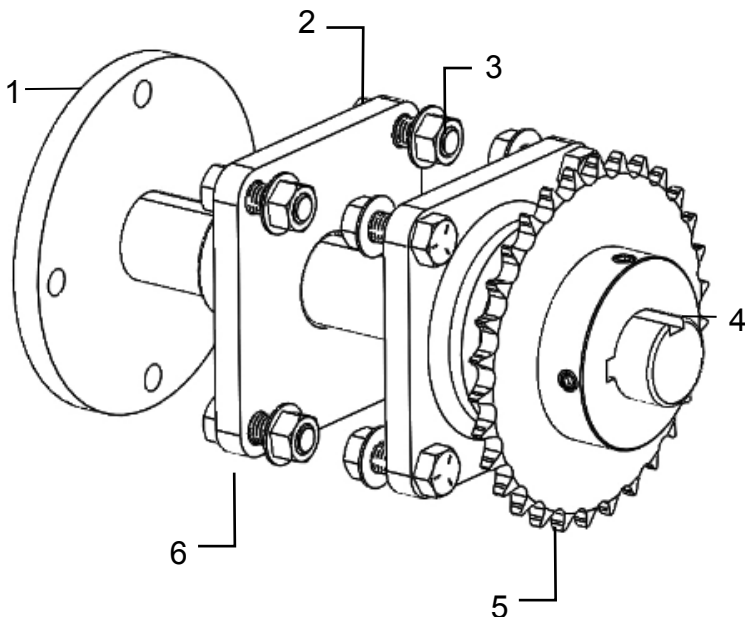

Filter Bracket Assembly

Front View

Rear View

<u>Ref</u>	<u>Description</u>	<u>Part #</u>	<u>Qty</u>	<u>Ref</u>	<u>Description</u>	<u>Part #</u>	<u>Qty</u>
1	3/8-16 Flange Bolt	Hardware	2	8	1-1/2"x1-1/2" Barb	003-A112112HP	1
2	5/16-18 Flange Bolt	Hardware	2	9	Filter Bowl Asm.	002-4319	1
3	5/16/18 Flange Nut	Hardware	2	NP	Filter only-100 mesh	002-4319A	1
4	Pump Filter Bracket	001-7224	1	NP	Filter Bowl Only	002-4319F	1
5	720 Heater Control	006-7723	1	NP	Filter Bowl Head	002-4319H	1
6	3/8-16 Flange Nut	Hardware	1	10	3/4" Cam Plug	002-2204B	1
7	1-1/2" 45 Deg. St. Elbow	003-SE45112HP	1	11	Wiring Harness Plug	006-7999	1
				12	2"x1-1/2" Nipple Nut	003-M200112HP	1
				13	2" Cam Coupler	002-2204J	1
				NP	2" Female Coupler	002-2204H	1

Drive Hub Assembly

<u>Ref</u>	<u>Description</u>	<u>Part #</u>	<u>Qty</u>
1	Drive Wheel Shaft	001-7241	1
2	1/2-13 Flange Bolts	Hardware	8
3	1/2-13 Flange Nuts	Hardware	8
4	Key 3/8x3/8x1-1/2	001-7124D	1
5	Drive Sprocket	001-7124C	1
6	1-1/2" Bearing	001-7137	2