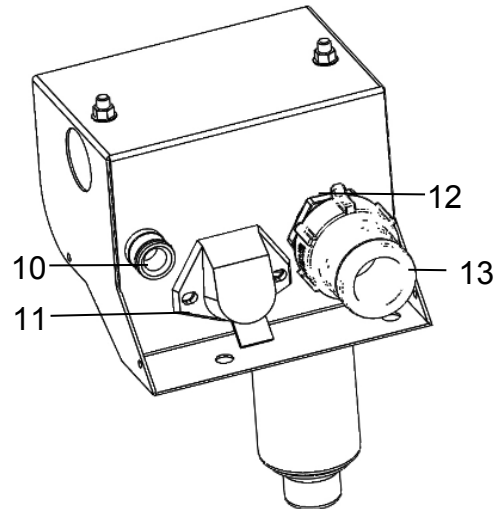

Filter Bracket Assembly

Front View

Rear View

<u>Ref</u>	<u>Description</u>	<u>Part #</u>	<u>Qty</u>	<u>Ref</u>	<u>Description</u>	<u>Part #</u>	<u>Qty</u>
1	3/8-16 Flange Bolt	Hardware	2	8	1-1/2"x1-1/2" Barb	003-A112112HP	1
2	5/16-18 Flange Bolt	Hardware	2	9	Filter Bowl Asm.	002-4319	1
3	5/16/18 Flange Nut	Hardware	2	NP	Filter only-100 mesh	002-4319A	1
4	Pump Filter Bracket	001-7224	1	NP	Filter Bowl Only	002-4319F	1
5	720 Heater Control	006-7723	1	NP	Filter Bowl Head	002-4319H	1
6	3/8-16 Flange Nut	Hardware	1	10	3/4" Cam Plug	002-2204B	1
7	1-1/2" 45 Deg. St. Elbow	003-SE45112HP	1	11	Wiring Harness Plug	006-7999	1
				12	2"x1-1/2" Nipple Nut	003-M200112HP	1
				13	2" Cam Coupler	002-2204J	1
				NP	2" Female Coupler	002-2204H	1

Drive Hub Assembly

<u>Ref</u>	<u>Description</u>	<u>Part #</u>	<u>Qty</u>
1	Drive Wheel Shaft	001-7241	1
2	1/2-13 Flange Bolts	Hardware	8
3	1/2-13 Flange Nuts	Hardware	8
4	Key 3/8x3/8x1-1/2	001-7124D	1
5	Drive Sprocket	001-7124C	1
6	1-1/2" Bearing	001-7137	2