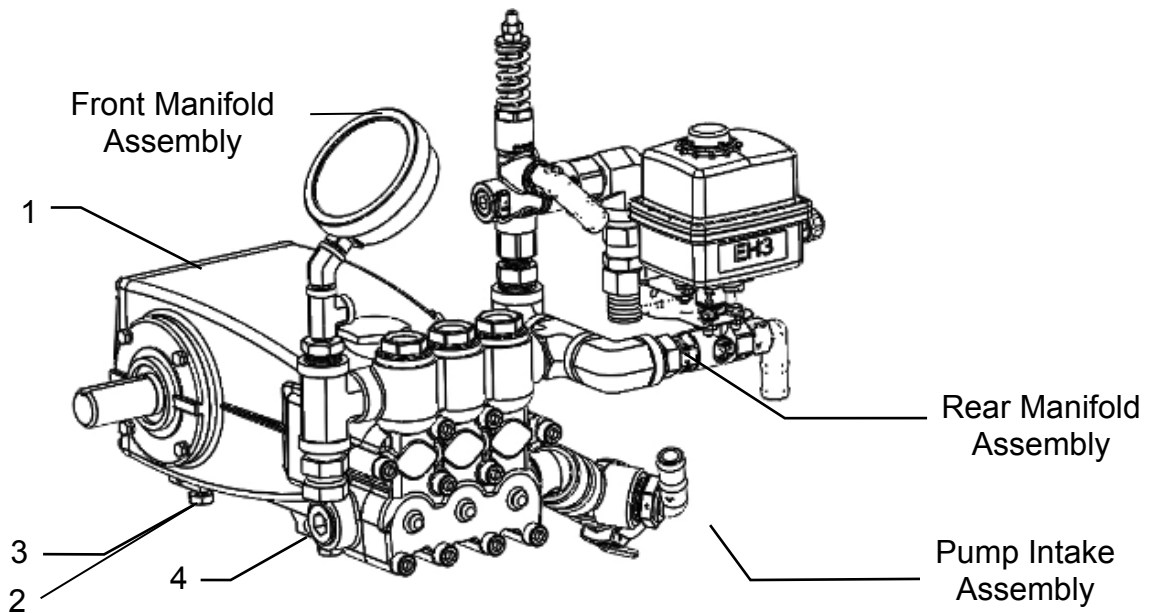

Pump Assembly (2018-2019)

Pump Assembly (2020+)

<u>Ref</u>	<u>Description</u>	<u>Part #</u>	<u>Qty</u>	<u>Ref</u>	<u>Description</u>	<u>Part #</u>	<u>Qty</u>
1	720 Main Pump	007-7227	1	NP	Key M8x7x40	007-7227B	1
2	M10x1.0x25mm	Hardware	4	NP	PTO Shaft Cover	007-7227C	1
3	M10 Lock washer	Hardware	4	NP	PTO Driveline	008-7226	1
4	1" Pump Plug	003-DSP100	1	NP	Pump Oil	009-7227oil	2