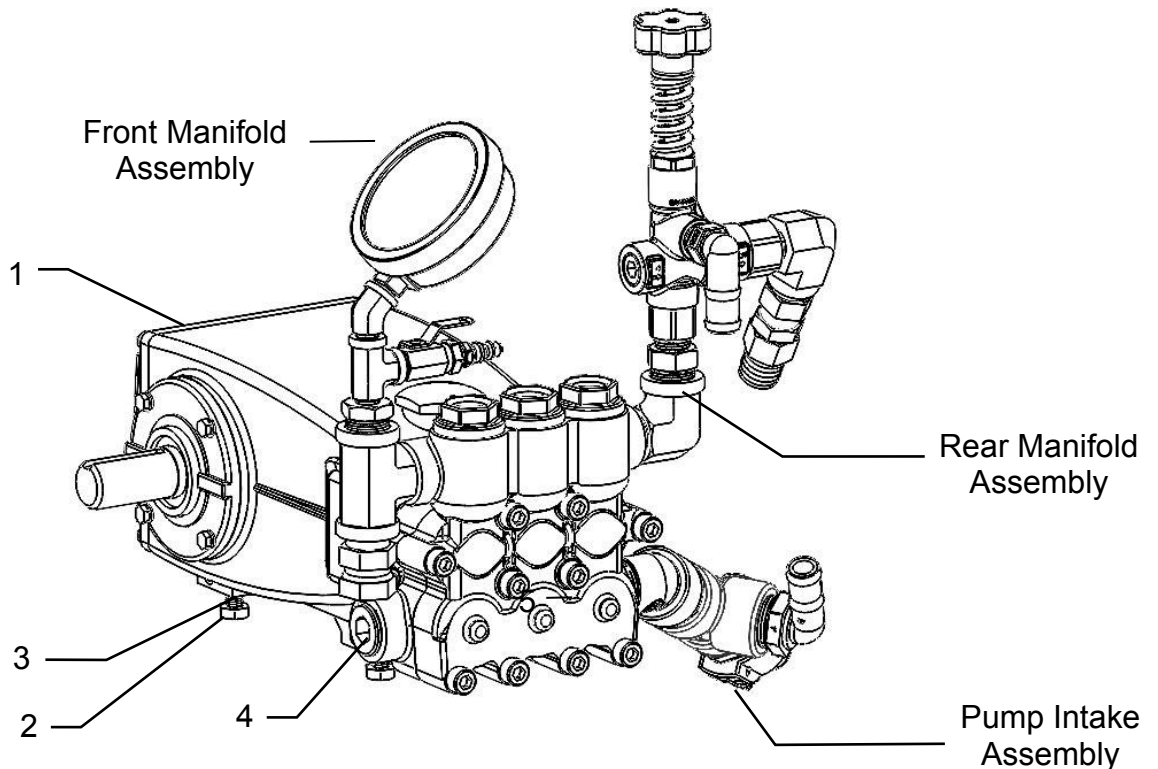

Pump Assembly (2018-2019)

Pump Assembly (2020+)

<u>Ref</u>	<u>Description</u>	<u>Part #</u>	<u>Qty</u>	<u>Ref</u>	<u>Description</u>	<u>Part #</u>	<u>Qty</u>
1	720 Main Pump	007-7227	1	NP	Key M8x7x40	007-7227B	1
2	M10x1.0x25mm	Hardware	4	NP	PTO Shaft Cover	007-7227C	1
3	M10 Lock washer	Hardware	4	NP	PTO Driveline	008-7226	1
4	1" Pump Plug	003-DSP100	1	NP	Pump Oil	009-7227oil	2