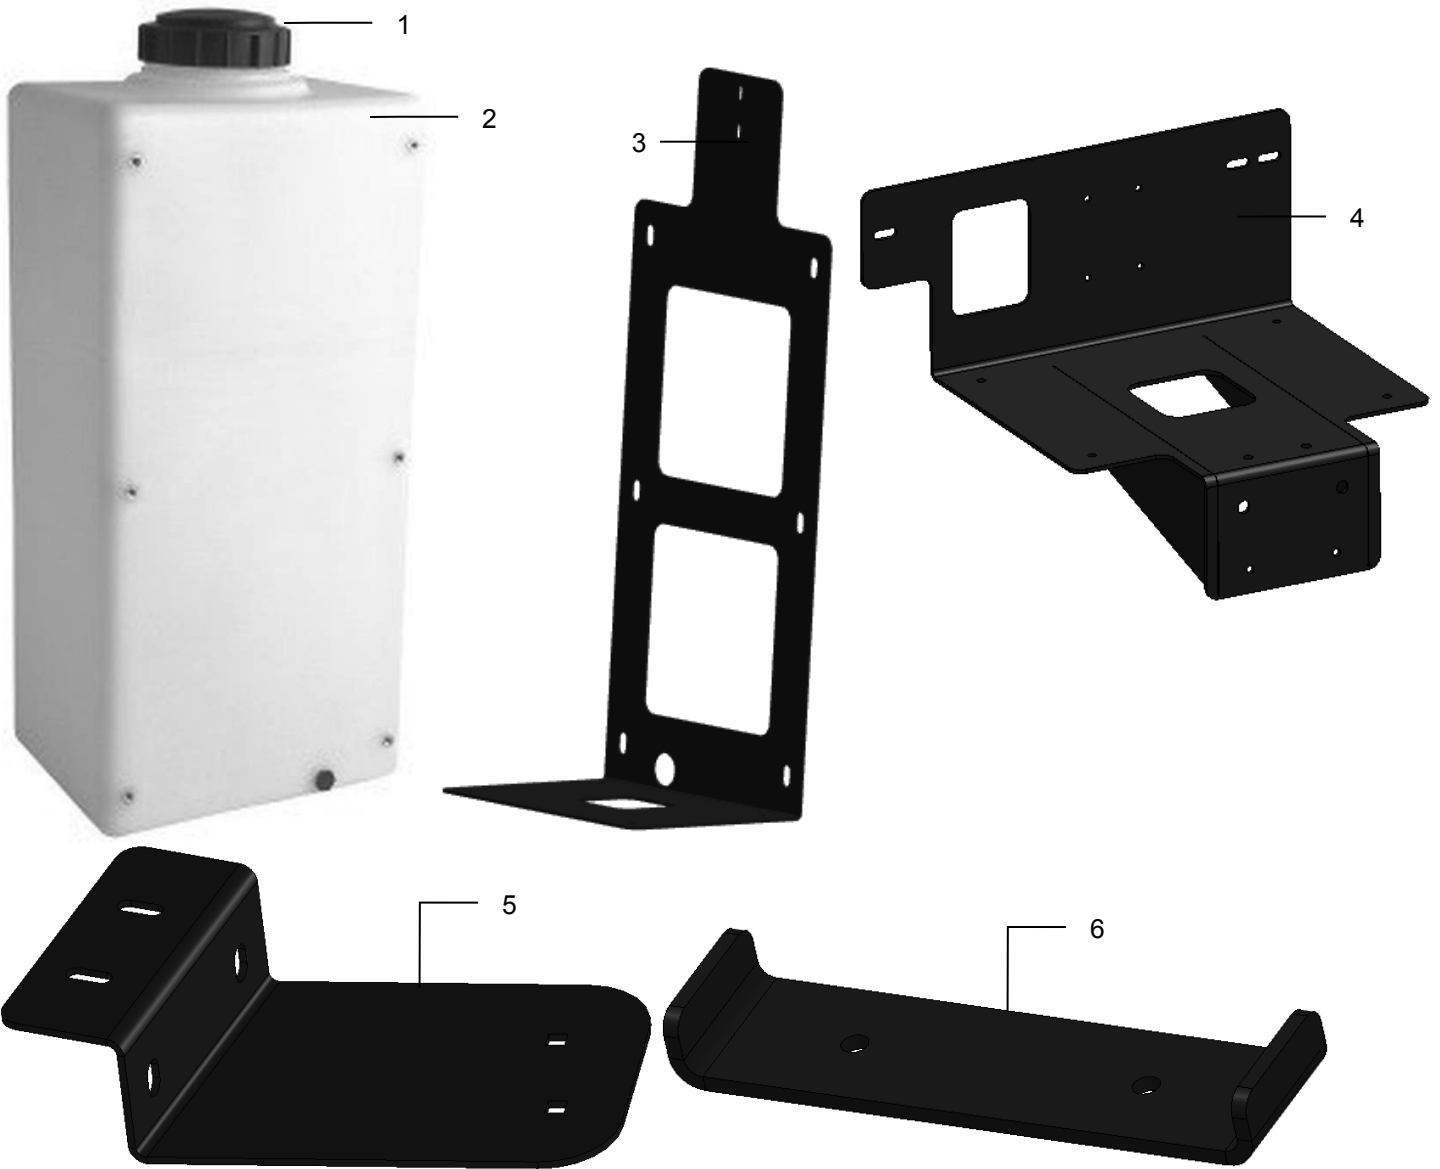

# Parts Breakdowns for Base Kits

## Model 431 Base Kit

<u>Ref</u>	<u>Description</u>	<u>Part #</u>	<u>Qty</u>	<u>Ref</u>	<u>Description</u>	<u>Part #</u>	<u>Qty</u>
1	Tank Cap	005-9022C	1	8	Inside Reach Rod	001-4405	2
2	20 Gallon Tank	005-4705T	1	NP	3/4" Tank Fitting	005-9100	2
3	20 Gal Tank Bracket	001-4705A	1	NP	3/4" Street Fitting	003-SE34	1
4	20 Gal Tank Frame	001-4705B	1	NP	3/4" x 3/4" Elbow	003-EL3434	1
5	20 Gal Platform Bracket	001-4705C	1	NP	Cap Gasket (included)	005-9022CG	1
6	20 Gal Platform Standoff	001-4705D	1	NP	U-Bolt - Small	001-4714UBS	1
7	Outside Reach Rod	001-4404	2				
					Complete Kit	030-0431-TK	