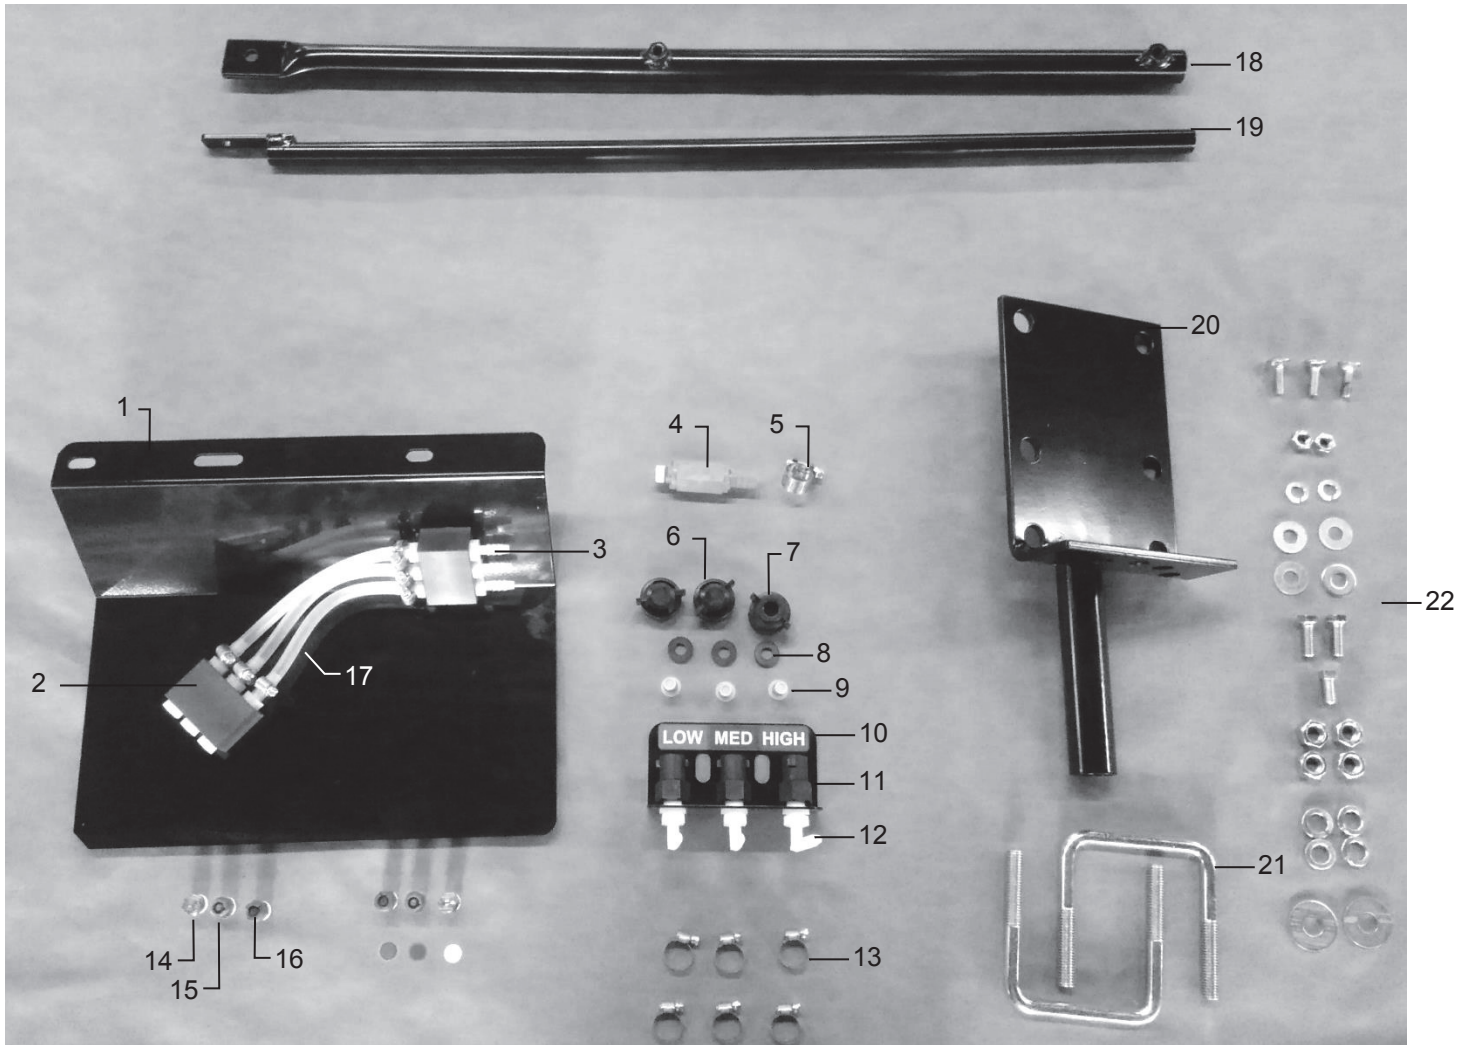

Model 4410 Installation Kit

<u>Ref</u>	<u>Description</u>	<u>Part#</u>	<u>Qty</u>	<u>Description</u>	<u>Part#</u>	<u>Qty</u>	
1	Spray shield	001-4426A	1	13	Hose clamp	003-9002	12
2	Manifold Block	003-4435NSB	2	14	Tip – Silver	004-T650050-SS	2
3	Straight fitting	003-A1414	9	15	Tip – Pink / Grey	004-T6501-PT	2
4	Check valve	002-4564X	1	16	Tip – Red / Grey	004-T6502-PT	2
5	Hose clamp	003-9003	1	17	Hose	002-9016	9 ft.
6	Shutoff cap	004-1207F	2	18	Outside support rod	001-4404	1
7	Female discount	004-1207H	1	19	Inside support rod	001-4405	1
8	Washer	004-1207W	3	20	Mounting bracket	001-4406	1
9	Tip strainer	004-1203-200	3	21	U bolt	001-4406A	2
10	Hose manifold	001-4720	1	22	Mounting Hardware	Gen Hardware	
11	Female coupler	004-1207G	3				
12	Elbow	003-EL1414	3				
					Shield Only	030-4410-SO	
					(Ref 1-17)		