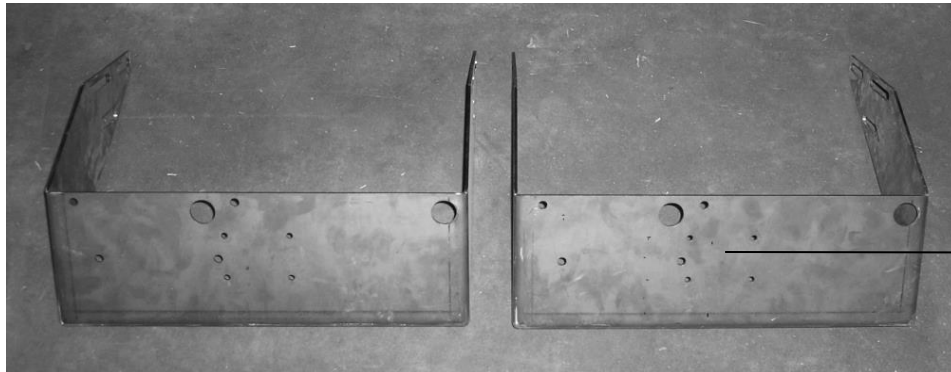

Parts Breakdown

110 Gallon Tank – Saddle – Legs

Tank Lid
Part #:005-9022H (8" Dia.)
Check embedded letter on tank to see which lid

Tank-110 gallon
Part #: 005-9208

Handrail
Part #: 001-6707HR

Tank Straps
Part #: 001-4402B

Tank Saddle
Part #: 001-6707A

Tank Fittings
Part #: 005-9100

Not Pictured: Elbow
Part#:003-EL3412

Saddle Legs
Part # 001-6707C

Legs for AGCO, Hesston, Massey, & Challenger

* Complete Tank Assembly Kit : 030-0491A-TK *