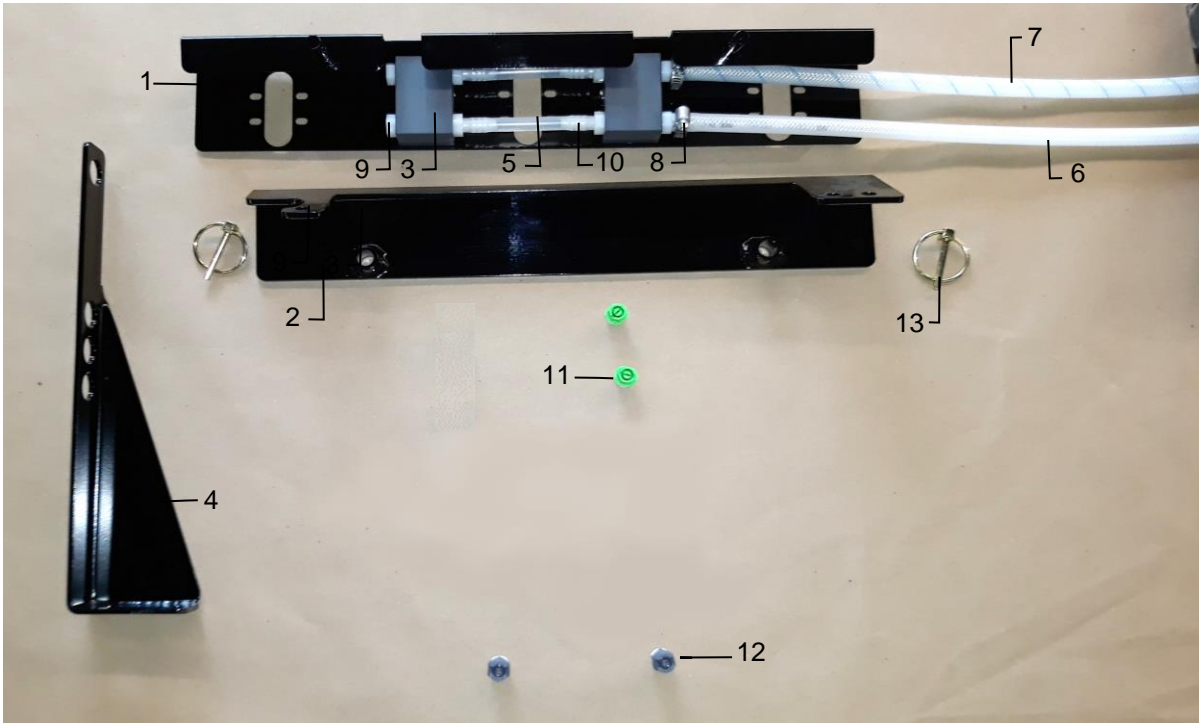

4535C Installation Kit

<u>Ref</u>	<u>Description</u>	<u>Part #</u>	<u>Qty</u>	<u>Ref</u>	<u>Description</u>	<u>Part #</u>	<u>Qty</u>
1	Spray Shield	001-4435NSX	1	8	Mini Hose Clamp	003-9002	4
2	Spray Shield Holder	001-4435NC	1	9	1/4" Hex Plug	003-F14	2
3	Spray Manifold Block	001-4435NSB	2	10	1/4" x 1/4" Straight Fitting	003-A1414	8
4	End of Bale Bracket	001-4648	1	11	1/4" NPT Tip	004-T8008-PT	2
5	1/4" EVA Tubing	002-9006	2	12	1/4" NPT Tip	004-T8004-PT	2
6	1/4" Braided Hose	002-9016	4	13	3/16" Lynch Pin	008-4576	2
7	1/4" Braided Hose-Blue	002-9016B	4	NP	Rubber Washer	004-1207W	2
				NP	Female Quick Disconnect	004-1207H	2

*Tip color subject to change

Complete Installation Kit 030-4535C
(Ref. 1-13)